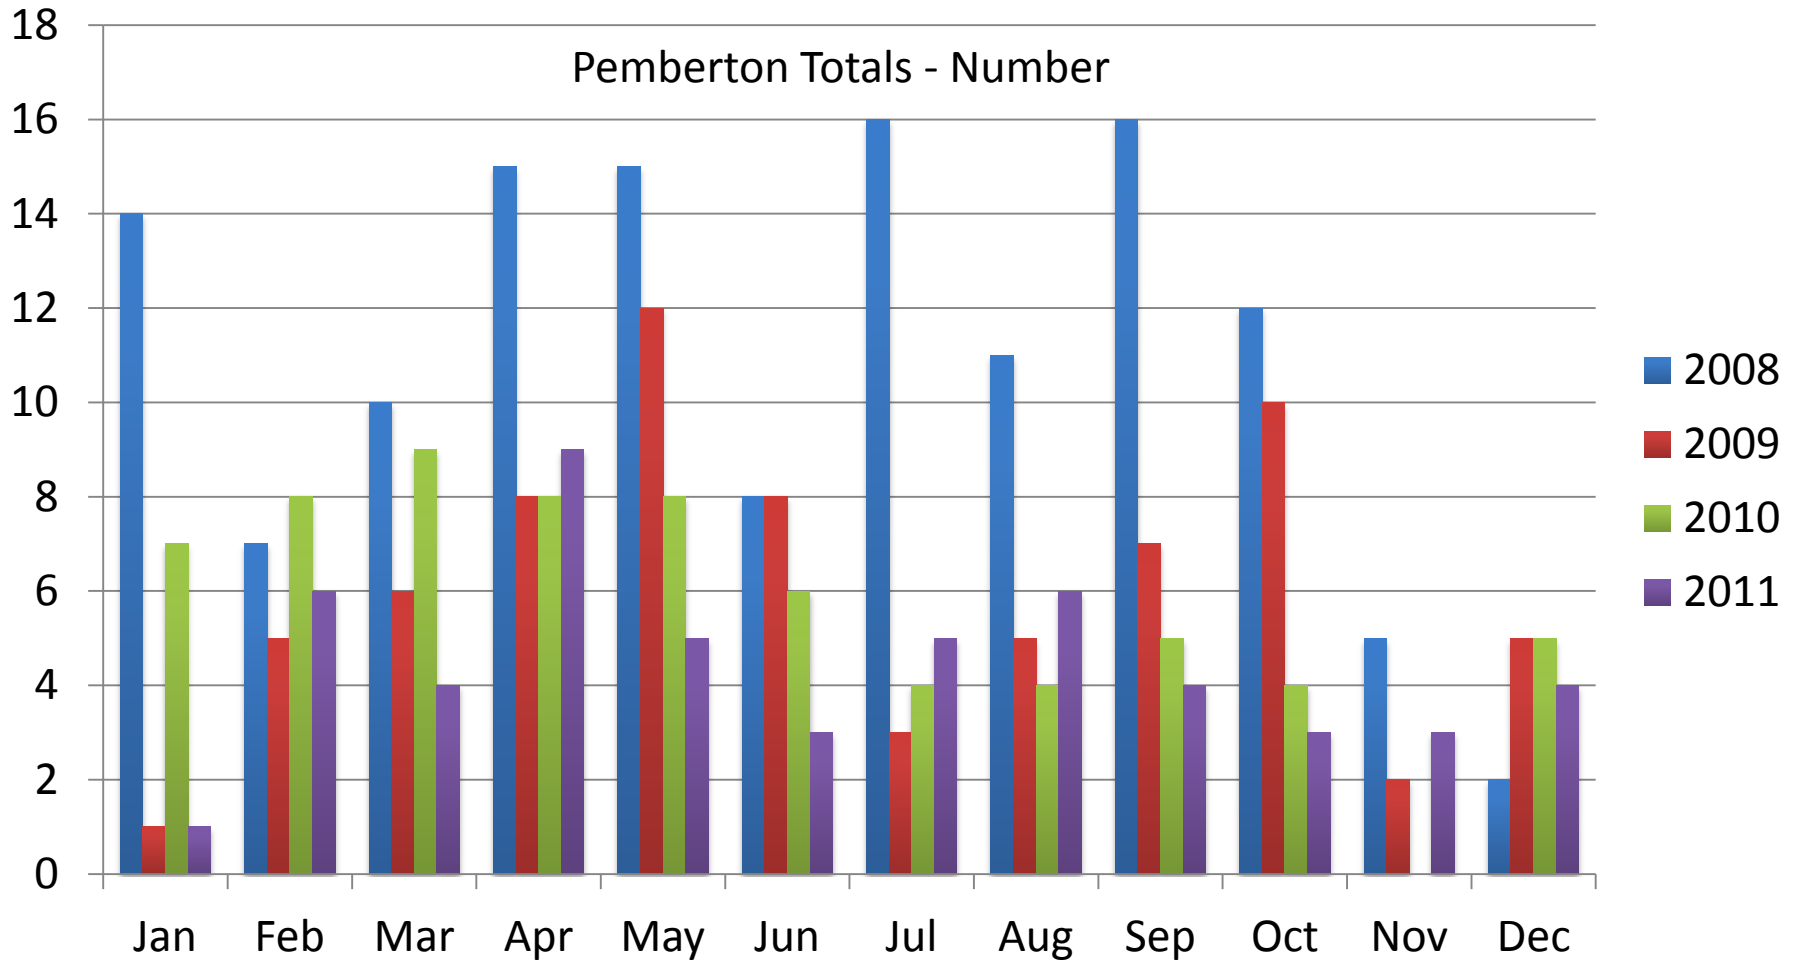

RE/MAX

Sea to Sky Real Estate Whistler
Independently Owned and Operated

All sales information is derived from the Whistler Listing Service and is believed correct. E&OE

November 2011