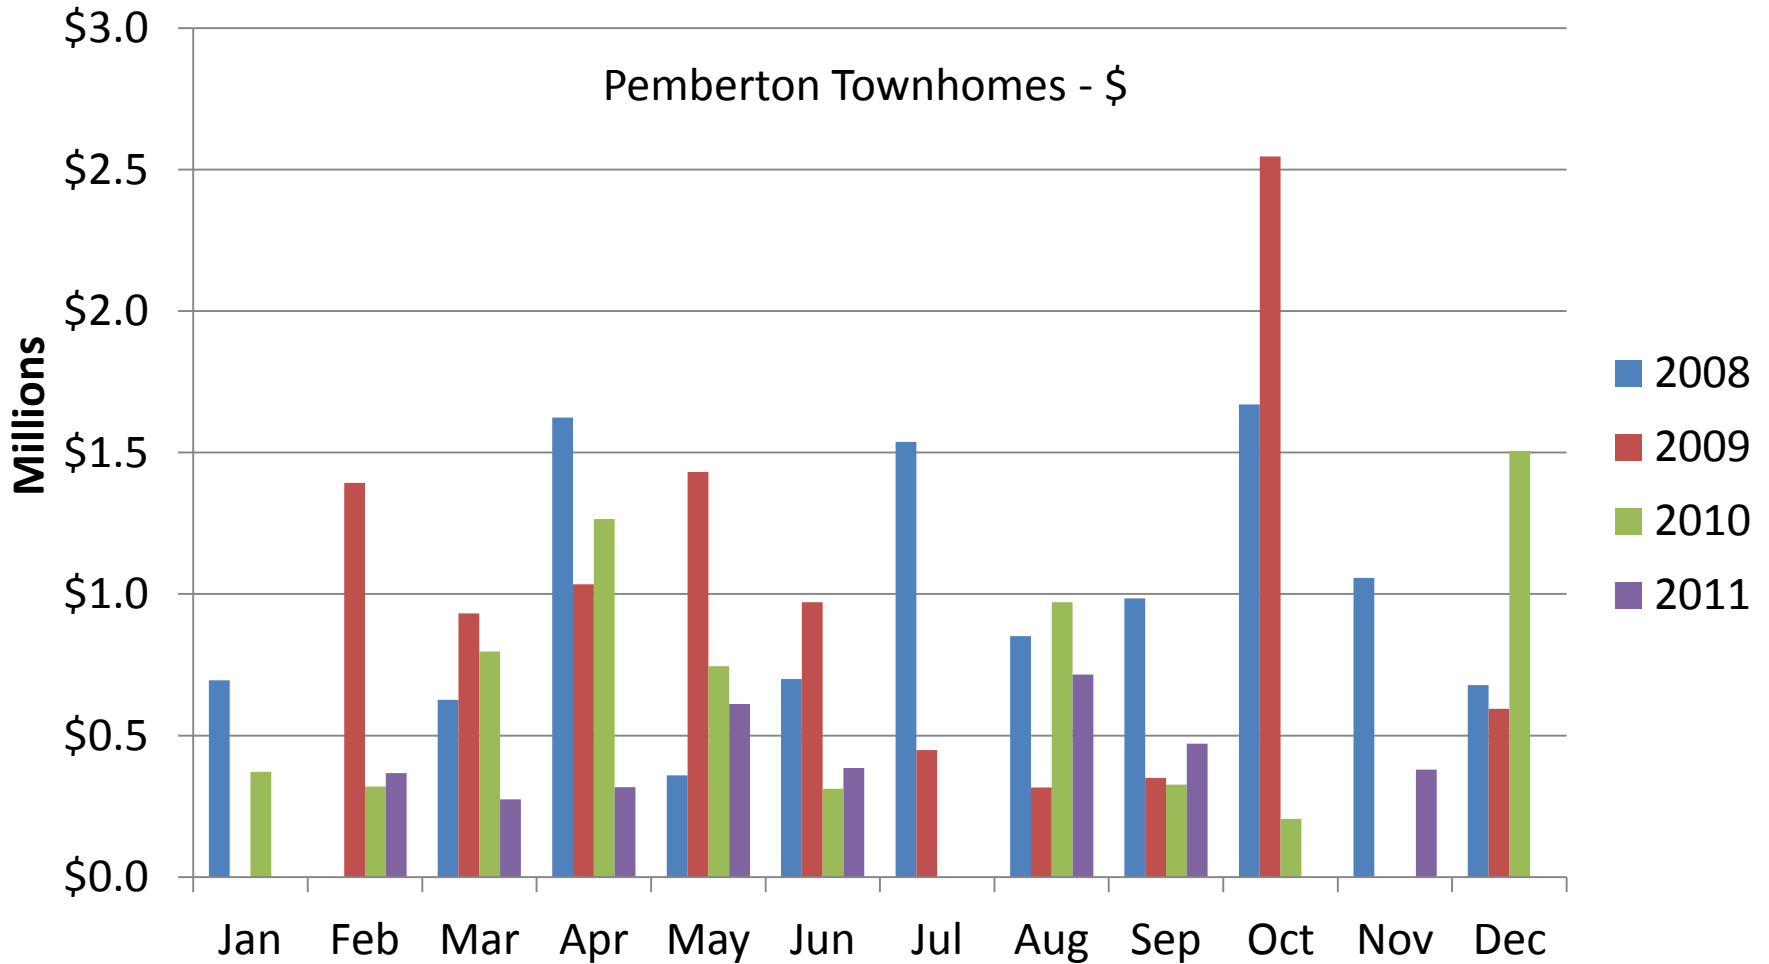

RE/MAX

Sea to Sky Real Estate Whistler
Independently Owned and Operated

Pemberton Townhomes - $

All sales information is derived from the Whistler Listing Service and is believed correct. E&OE

November 2011