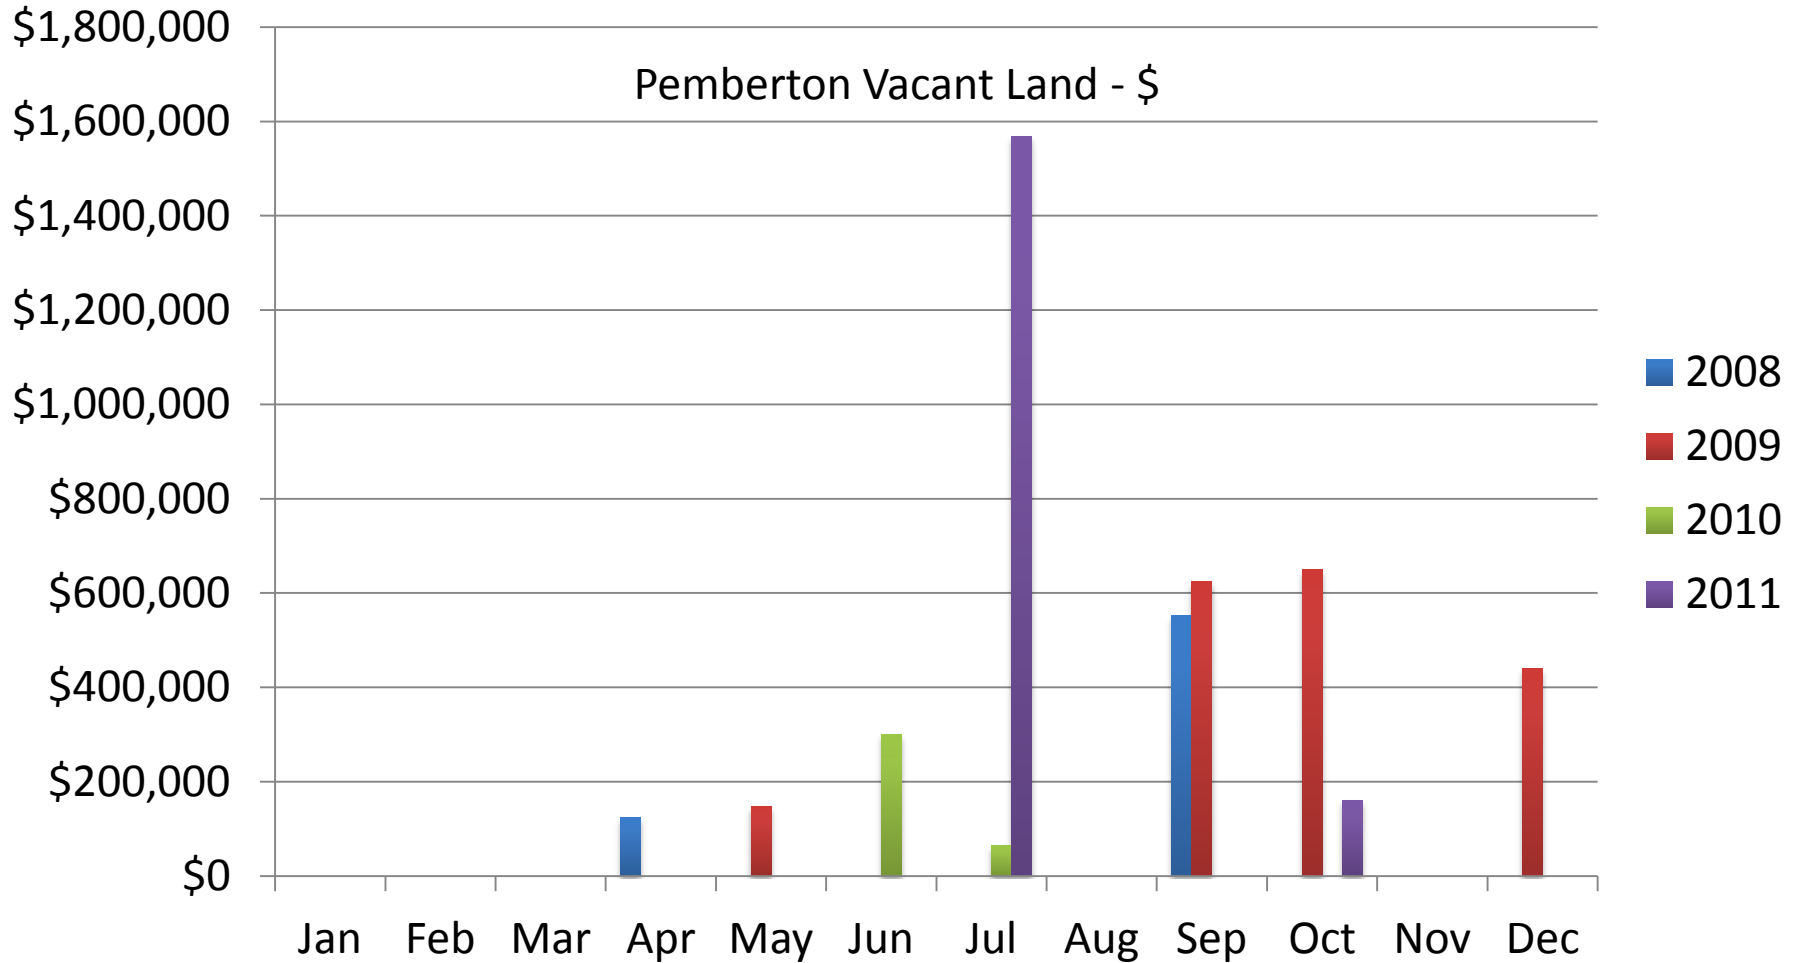

RE/MAX

Sea to Sky Real Estate Whistler
Independently Owned and Operated

All sales information is derived from the Whistler Listing Service and is believed correct. E&OE

November 2011