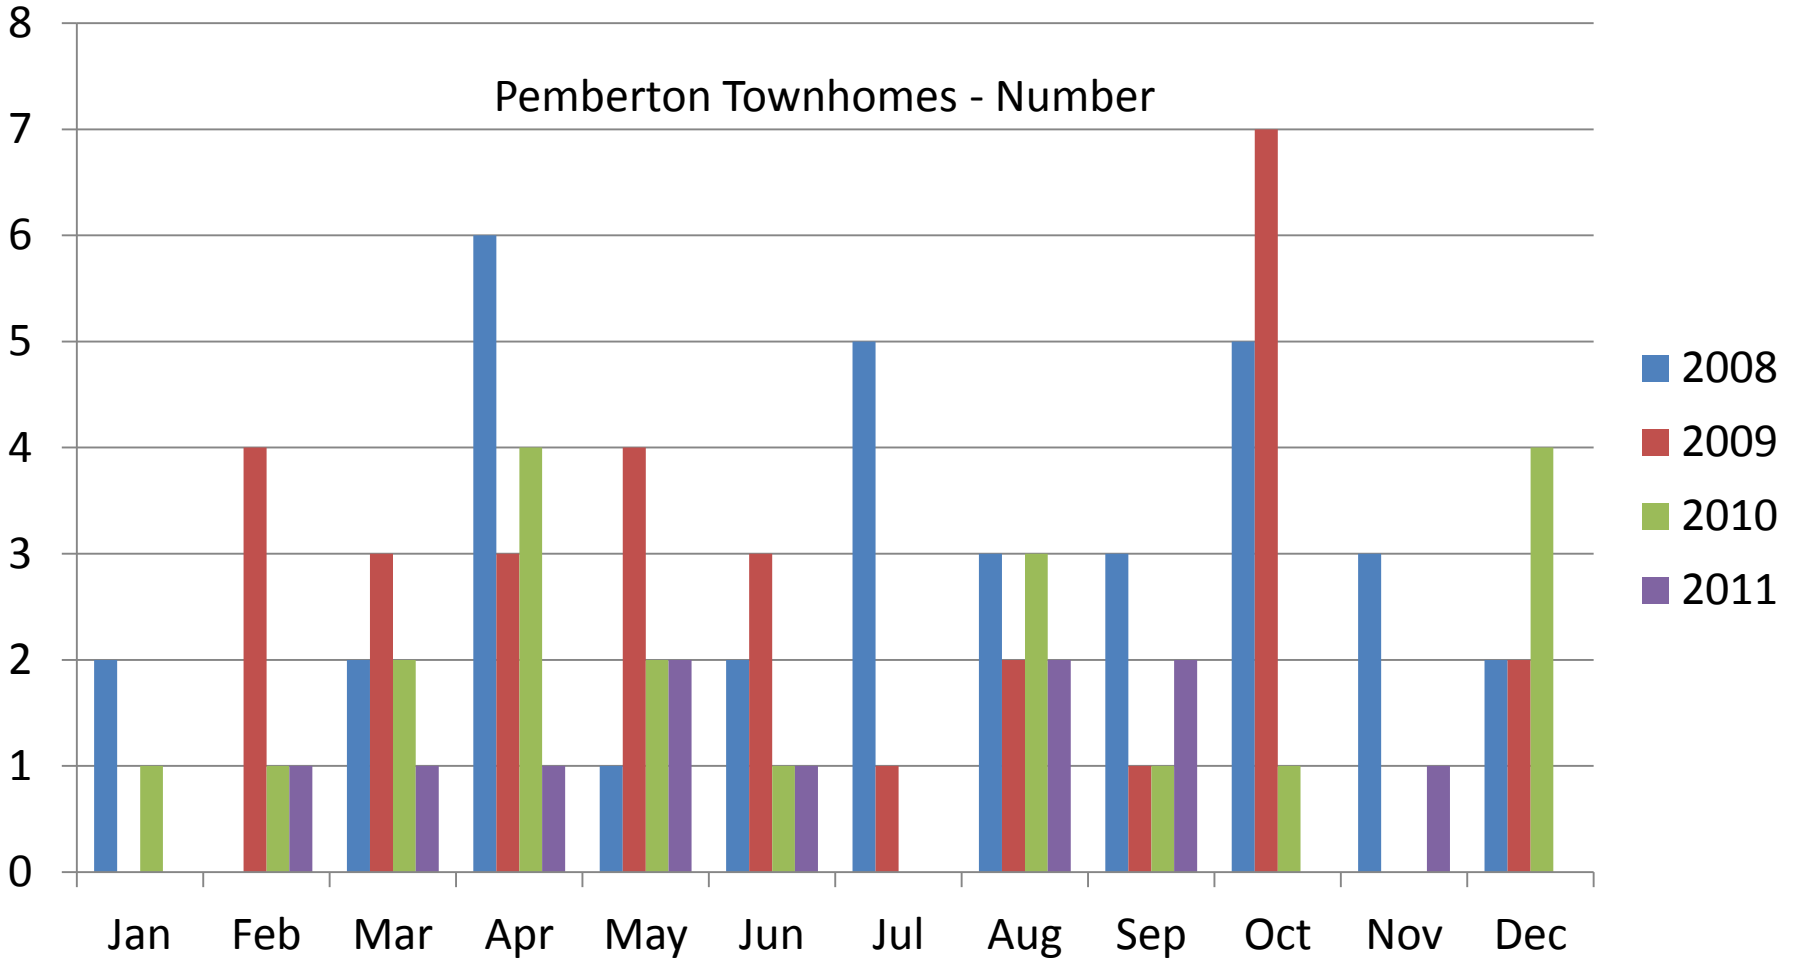

RE/MAX

Sea to Sky Real Estate Whistler
Independently Owned and Operated

Pemberton Townhomes - Number

All sales information is derived from the Whistler Listing Service and is believed correct. E&OE

November 2011