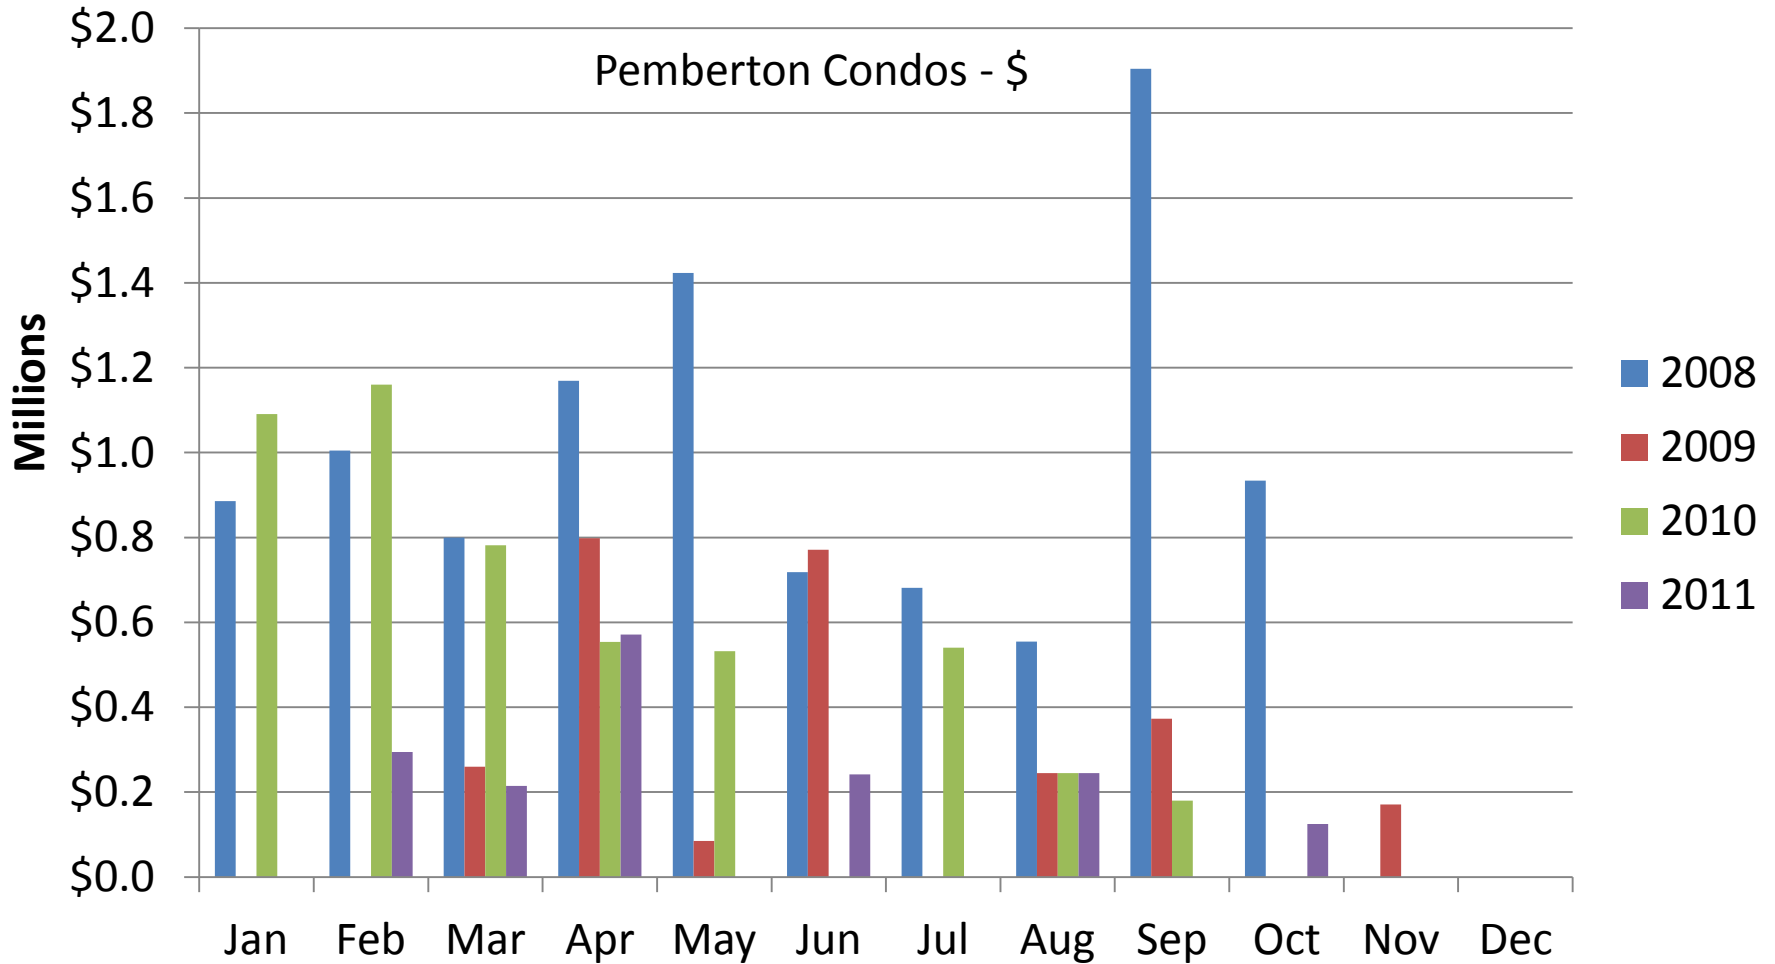

RE/MAX

Sea to Sky Real Estate Whistler
Independently Owned and Operated

Pemberton Condos - $

All sales information is derived from the Whistler Listing Service and is believed correct. E&OE

November 2011