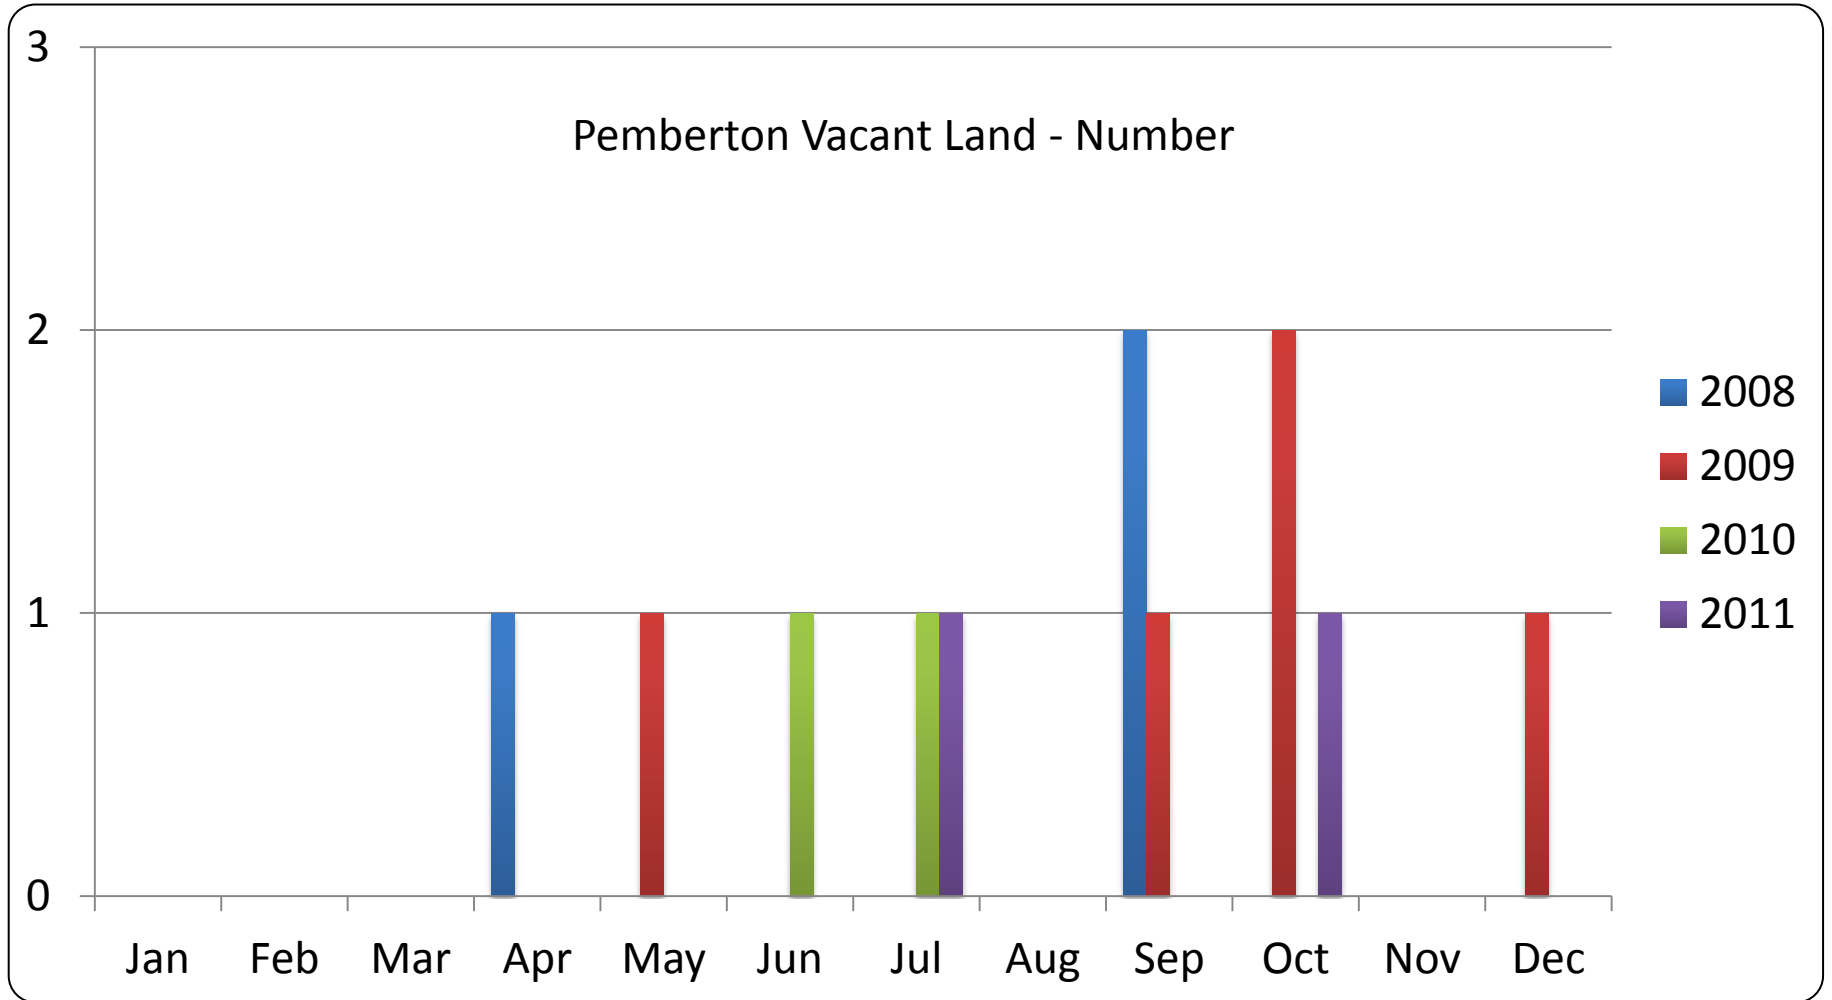

November 2011

RE/MAX

Sea to Sky Real Estate Whistler
Independently Owned and Operated

All sales information is derived from the Whistler Listing Service and is believed correct. E&OE

November 2011

RE/MAX

Sea to Sky Real Estate Whistler
Independently Owned and Operated