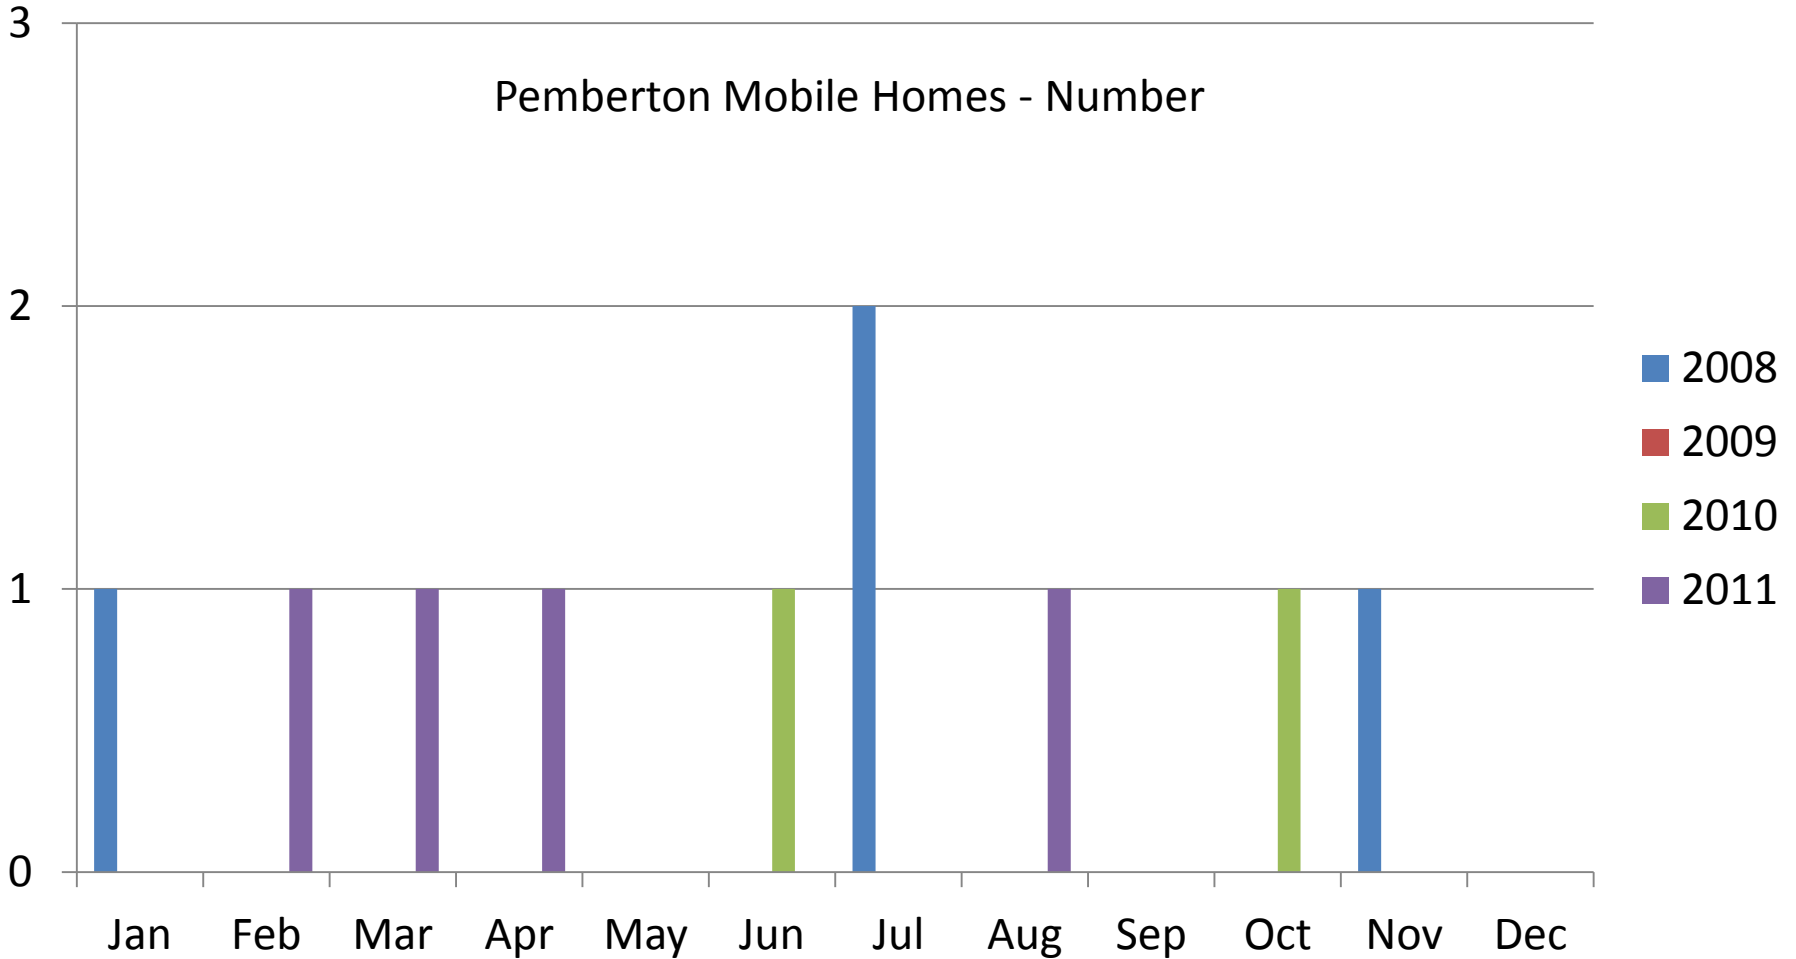

RE/MAX

Sea to Sky Real Estate Whistler
Independently Owned and Operated

Pemberton Mobile Homes - Number

All sales information is derived from the Whistler Listing Service and is believed correct. E&OE

November 2011