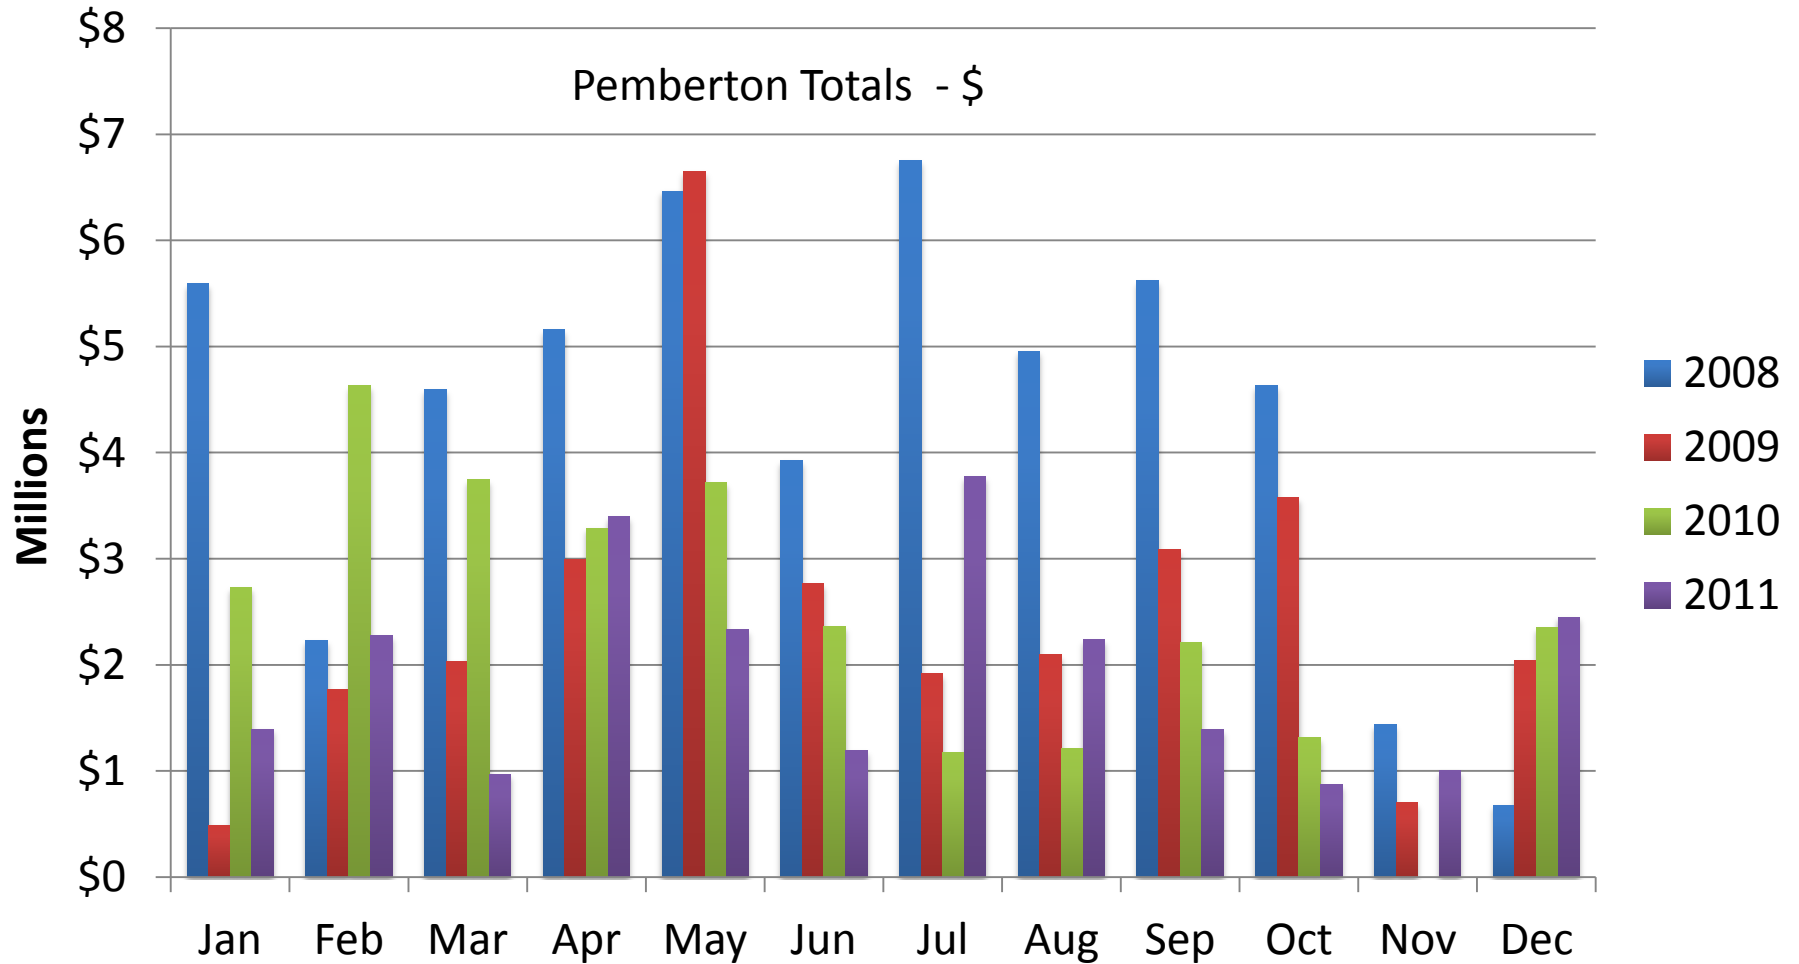

All sales information is derived from the Whistler Listing Service and is believed correct. E&OE

November 2011

RE/MAX

Sea to Sky Real Estate Whistler
Independently Owned and Operated

Pemberton Totals - \$