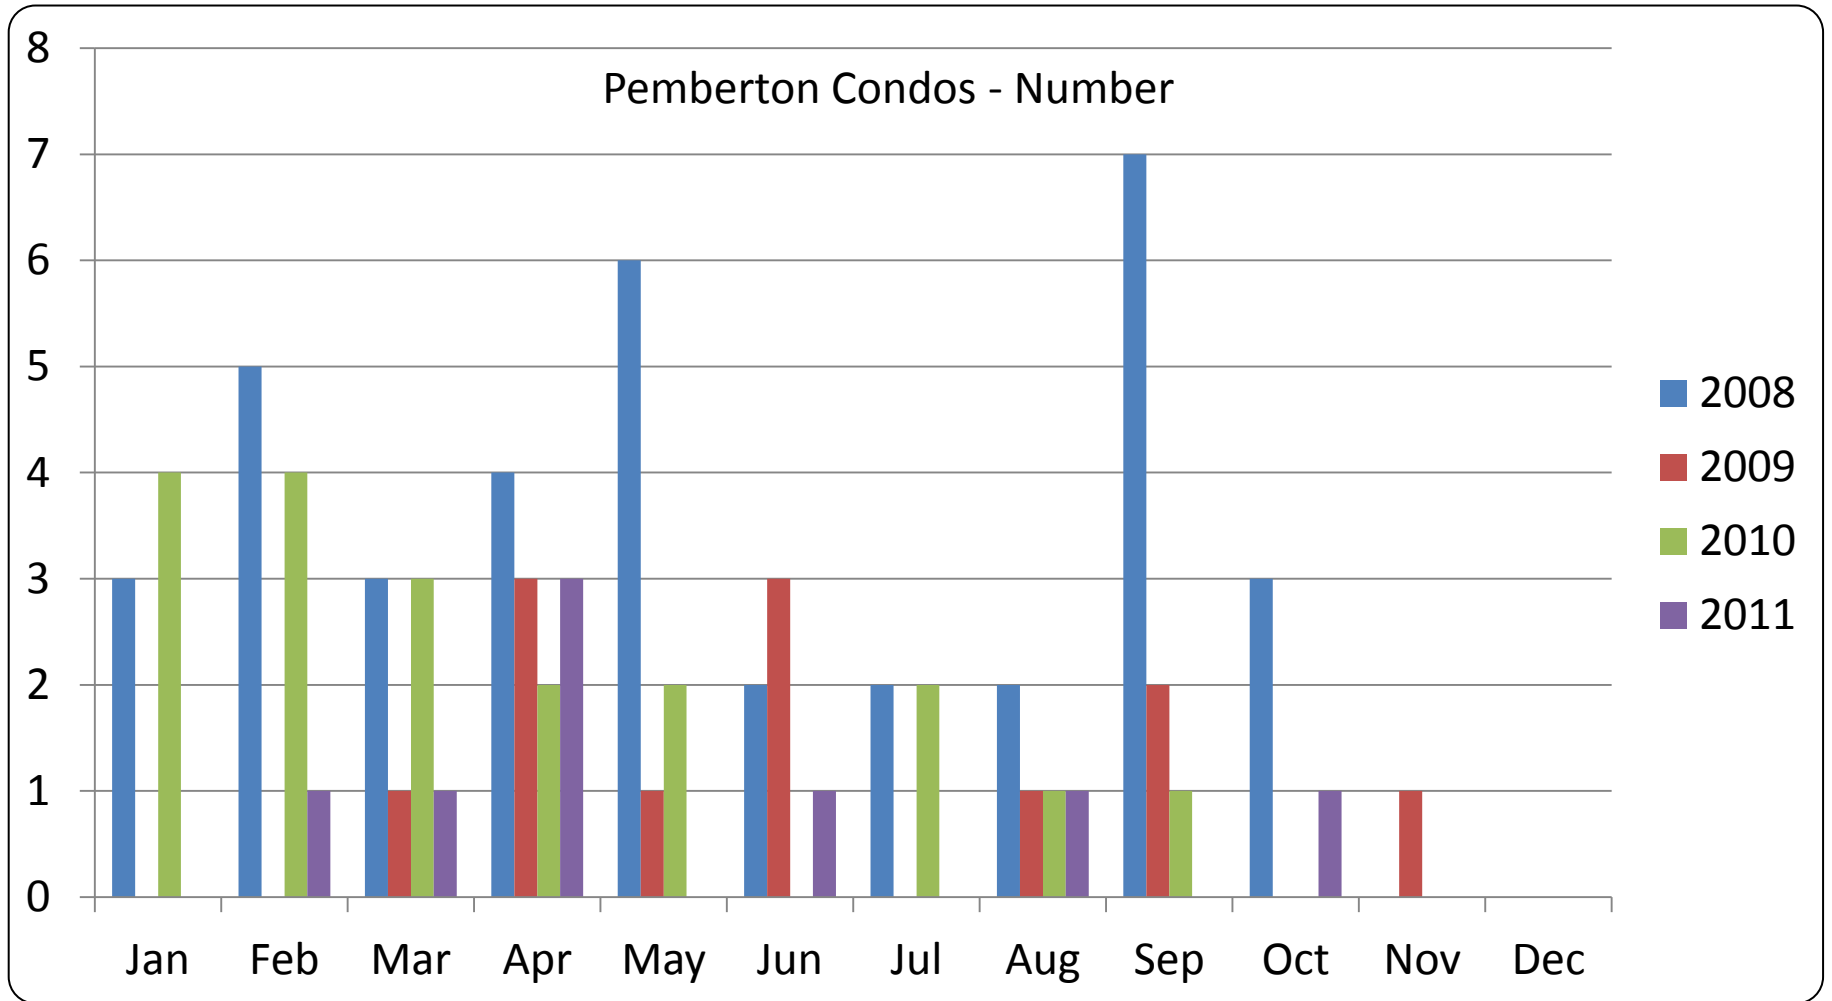

Pemberton Condos - \$

All sales information is derived from the Whistler Listing Service and is believed correct. E&OE

November 2011

RE/MAX

Sea to Sky Real Estate Whistler
Independently Owned and Operated