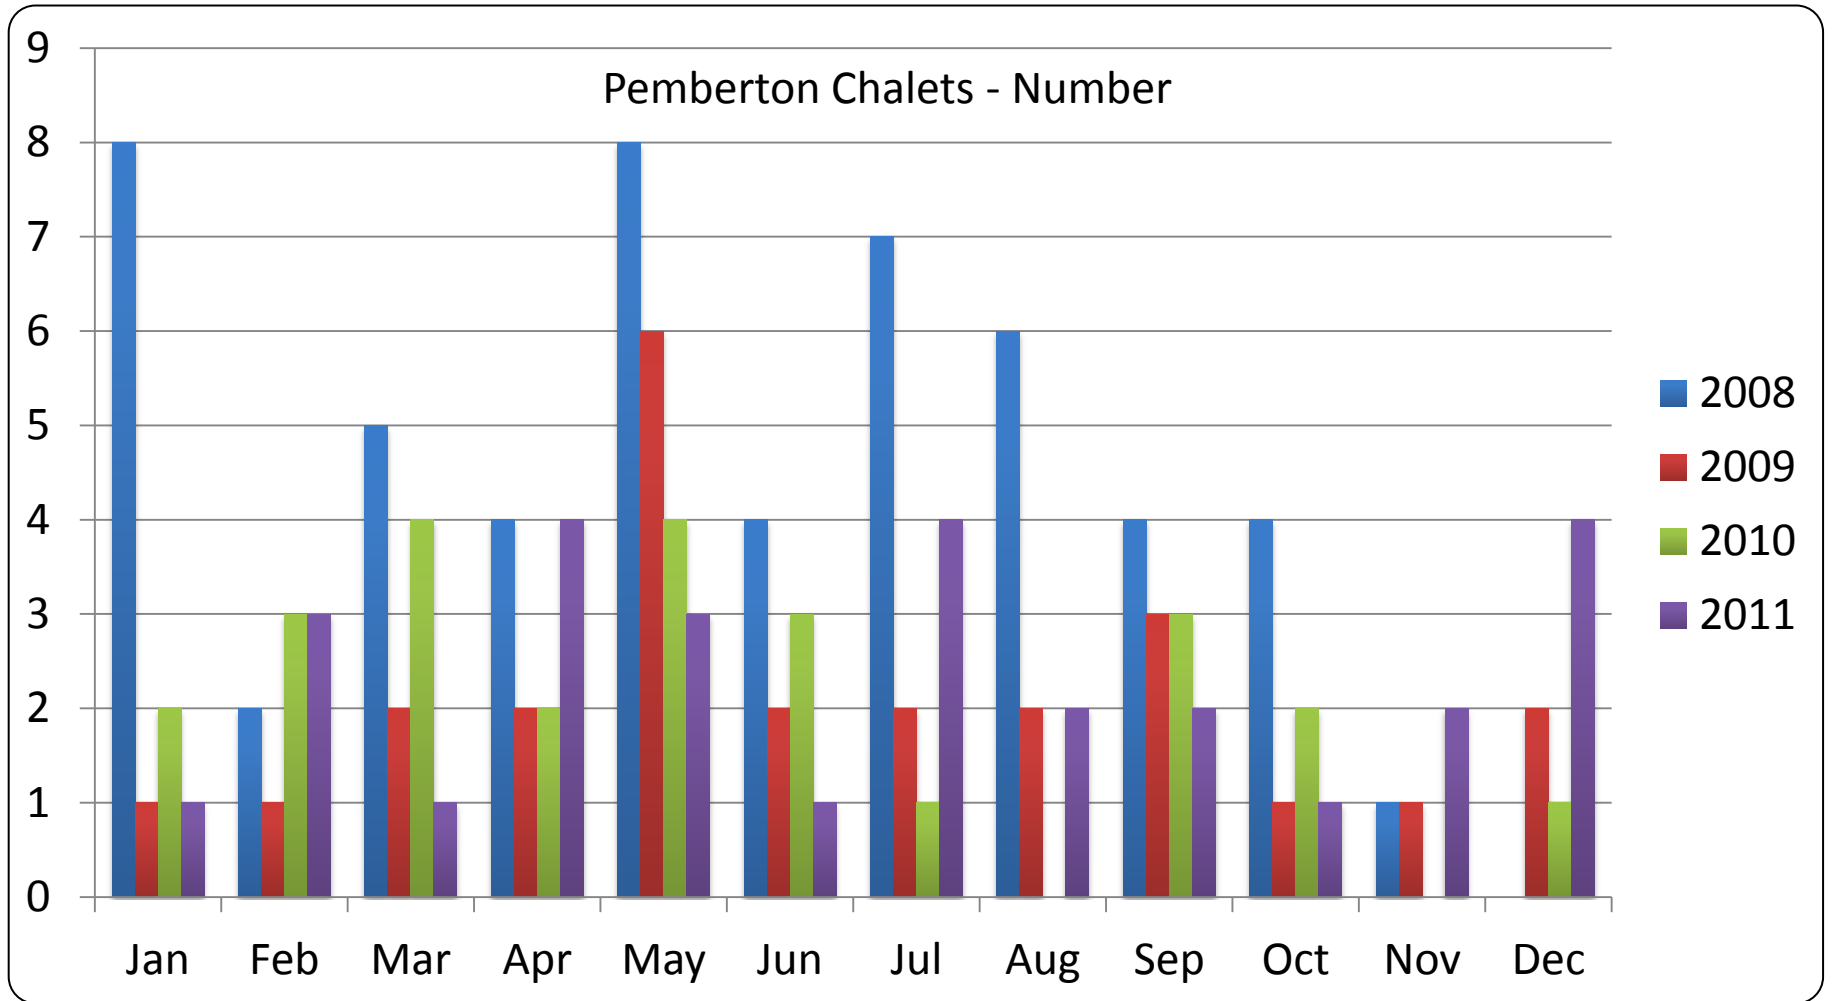

RE/MAX

Sea to Sky Real Estate Whistler
Independently Owned and Operated

All sales information is derived from the Whistler Listing Service and is believed correct. E&OE

November 2011