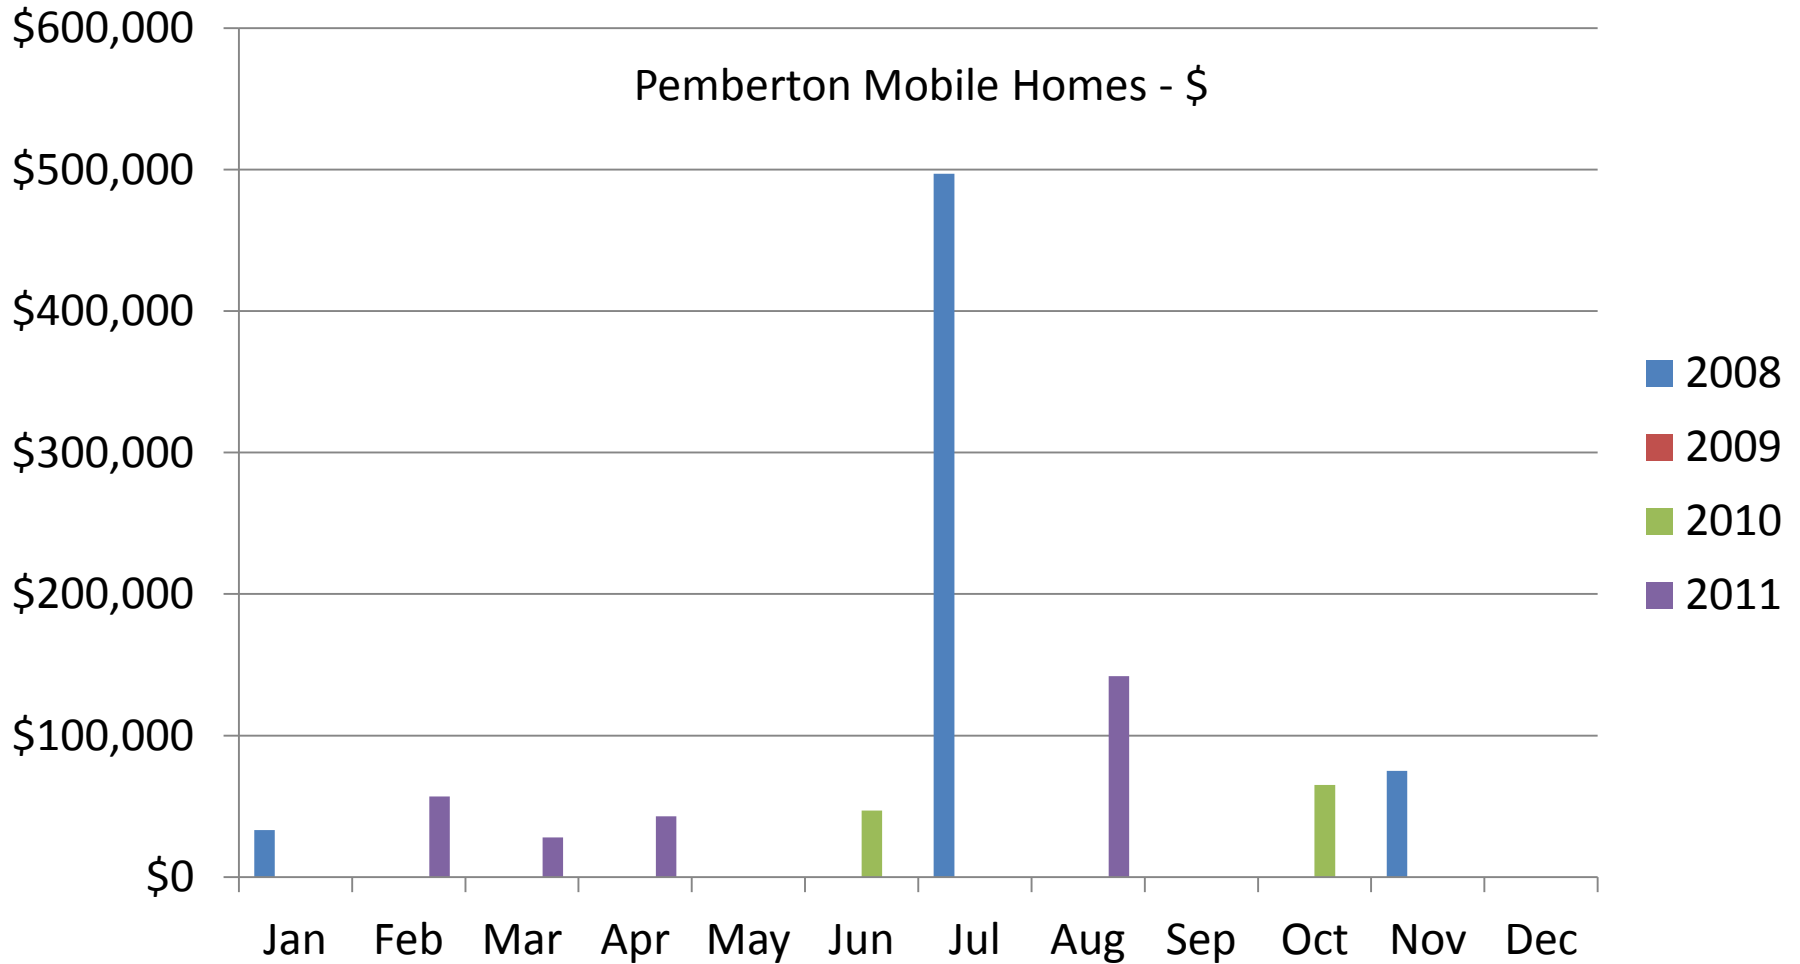

RE/MAX

Sea to Sky Real Estate Whistler
Independently Owned and Operated

All sales information is derived from the Whistler Listing Service and is believed correct. E&OE

November 2011