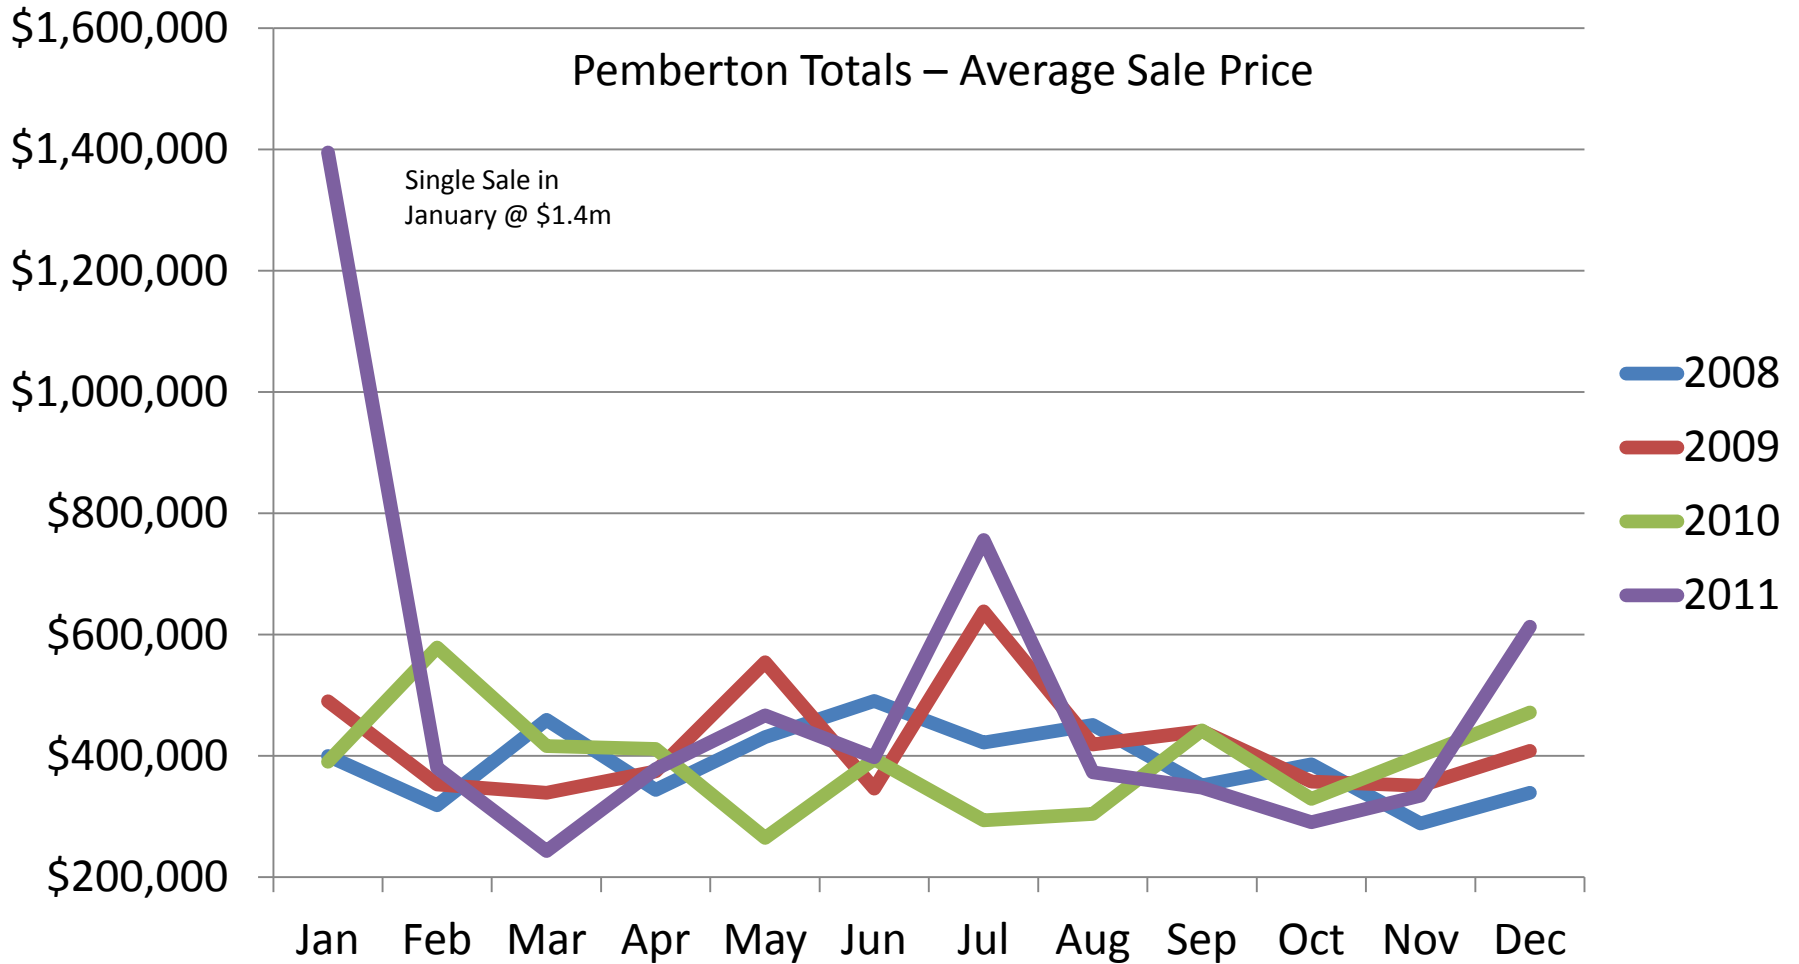

RE/MAX

Sea to Sky Real Estate Whistler
Independently Owned and Operated

All sales information is derived from the Whistler Listing Service and is believed correct. E&OE

November 2011