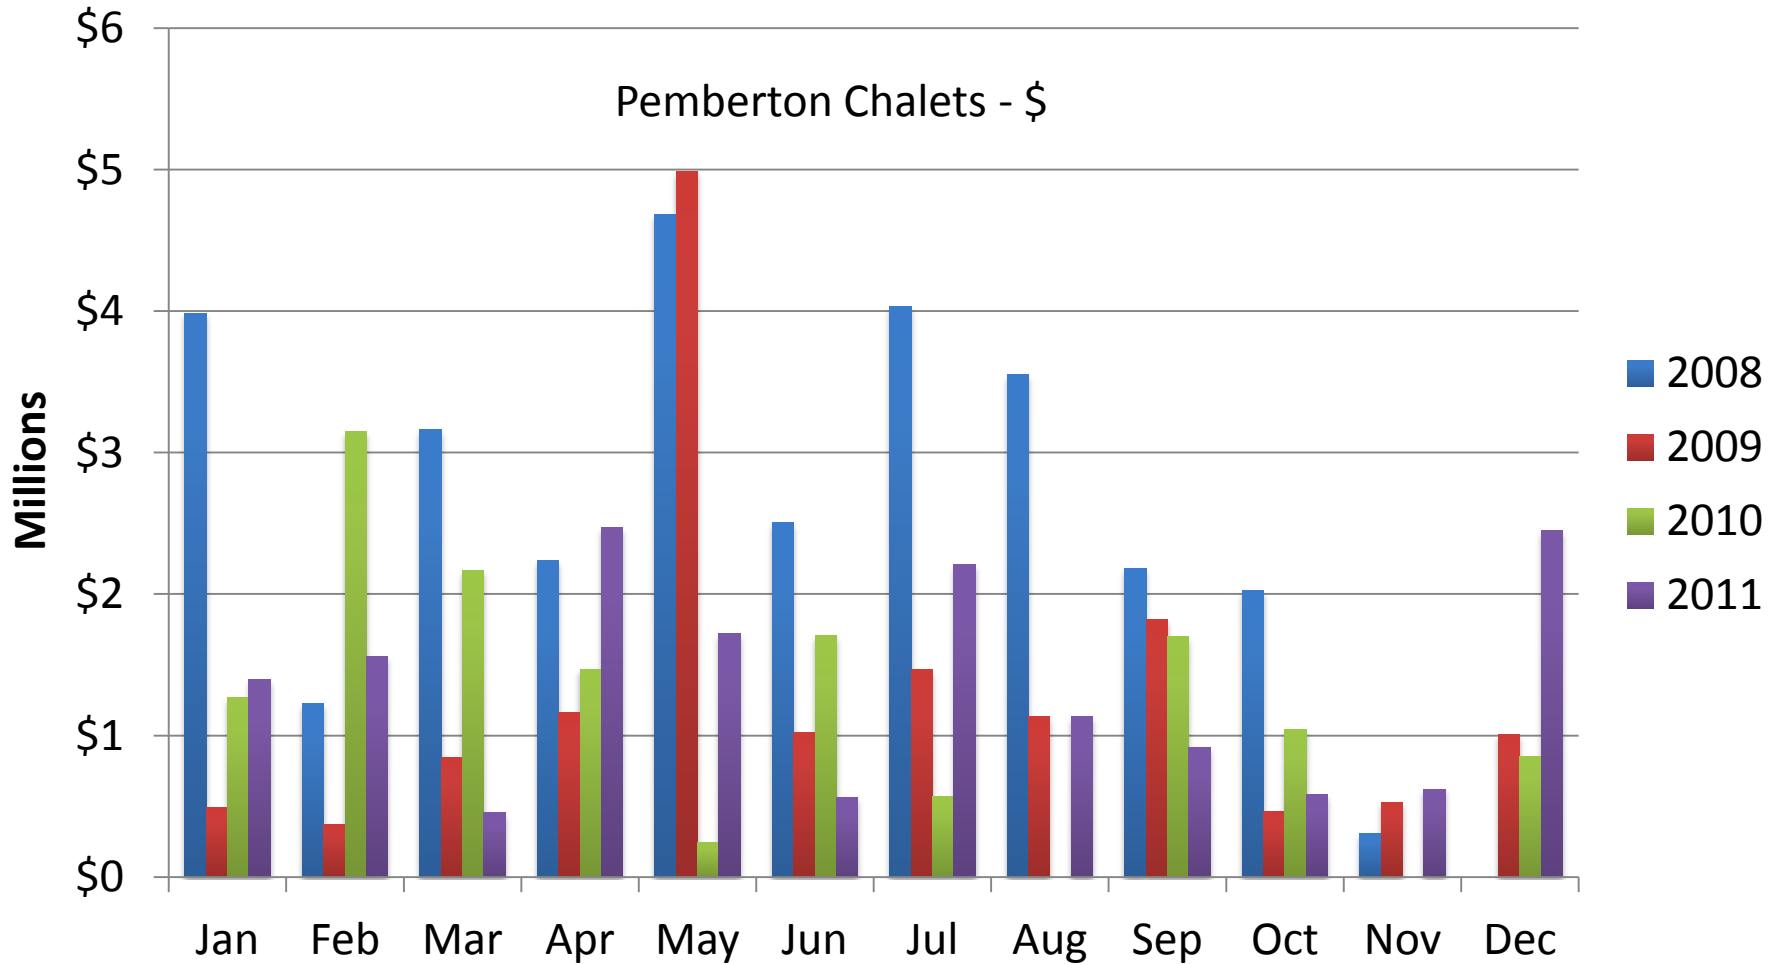

RE/MAX

Sea to Sky Real Estate Whistler
Independently Owned and Operated

Pemberton Chalets - \$

All sales information is derived from the Whistler Listing Service and is believed correct. E&OE

November 2011