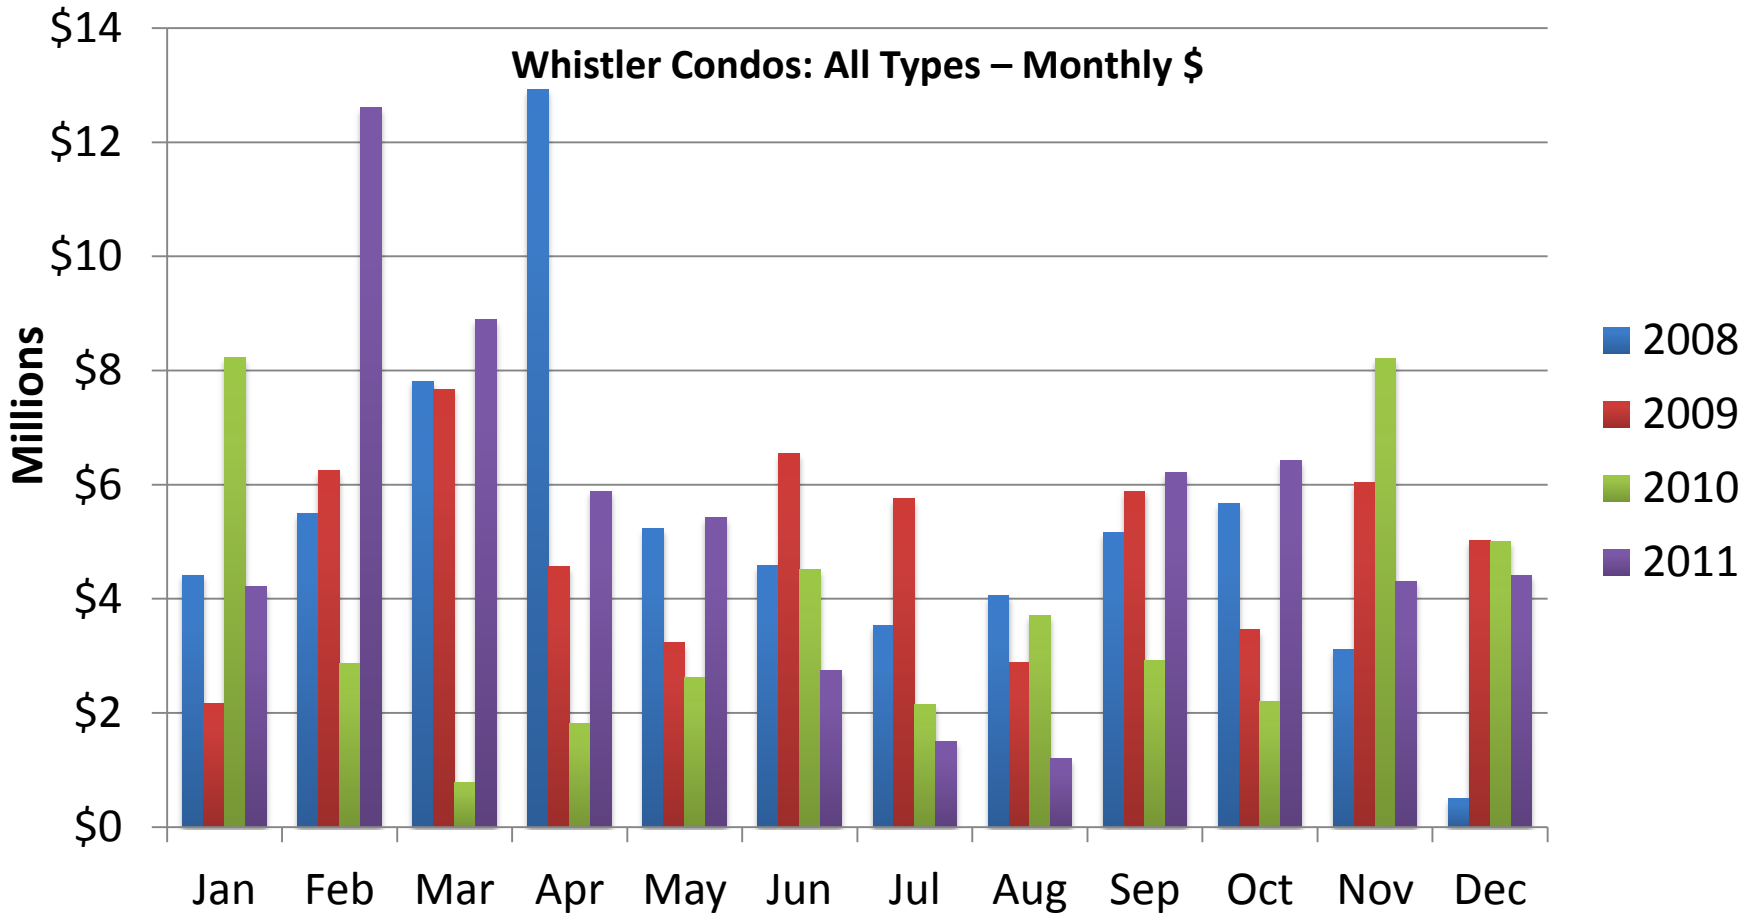

RE/MAX

Sea to Sky Real Estate Whistler
Independently Owned and Operated

All sales information is derived from the Whistler Listing Service and is believed correct. E&OE

November 2011