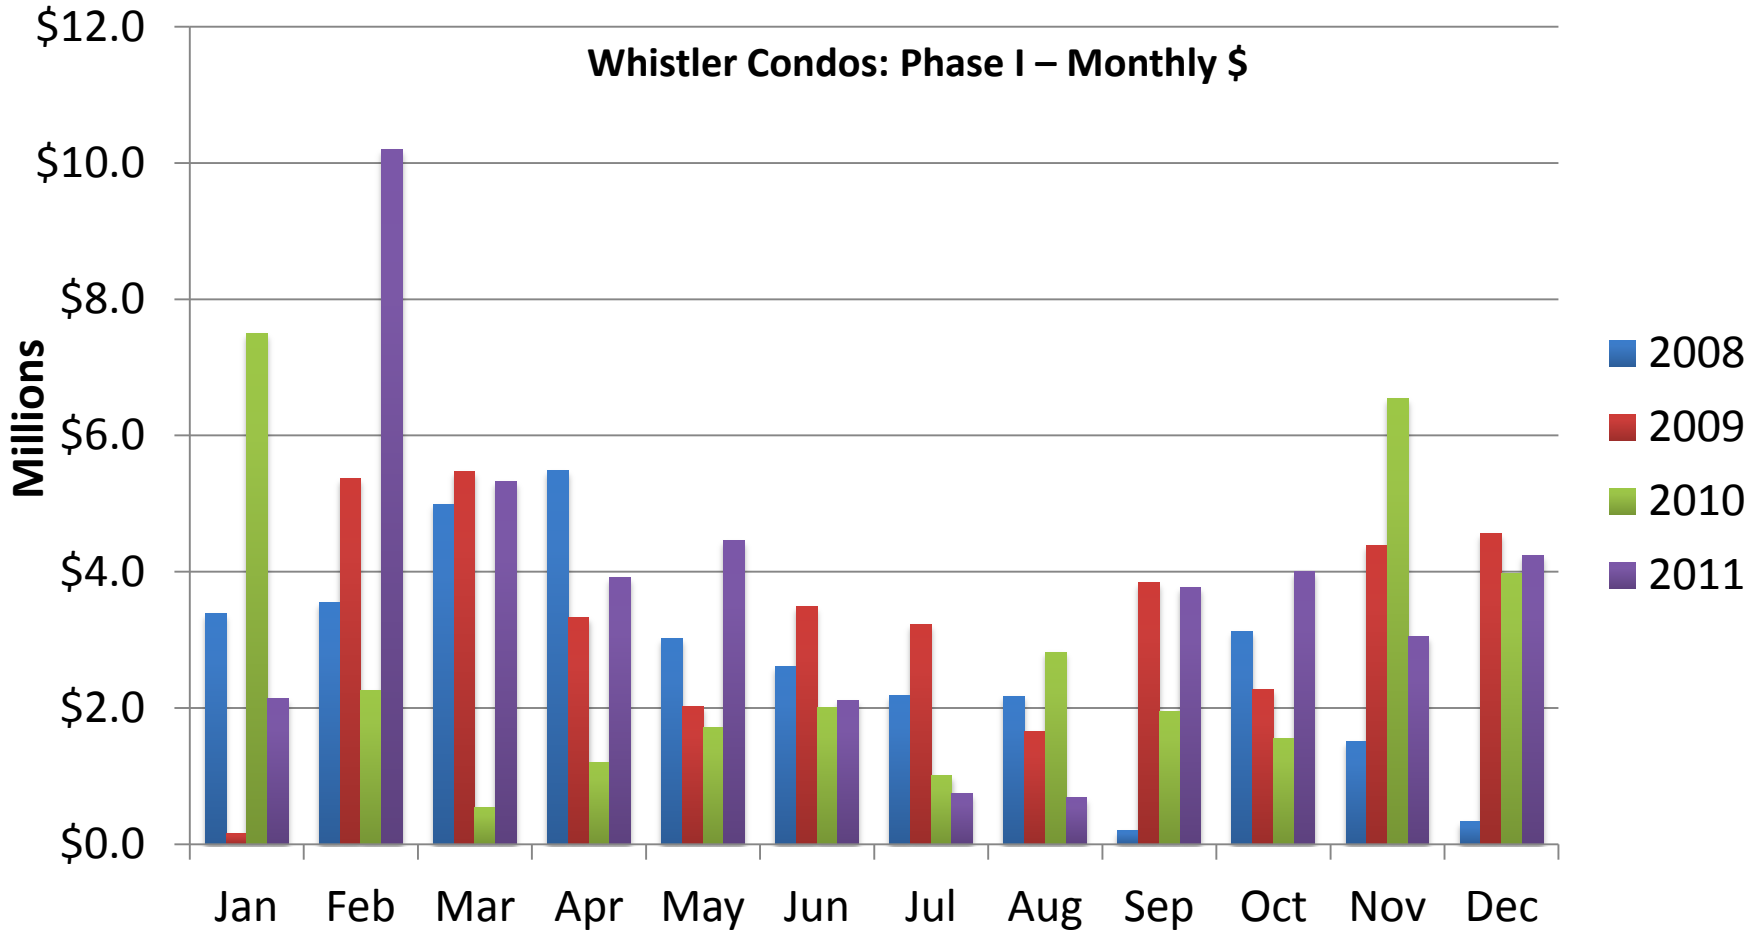

RE/MAX

Sea to Sky Real Estate Whistler
Independently Owned and Operated

All sales information is derived from the Whistler Listing Service and is believed correct. E&OE

November 2011