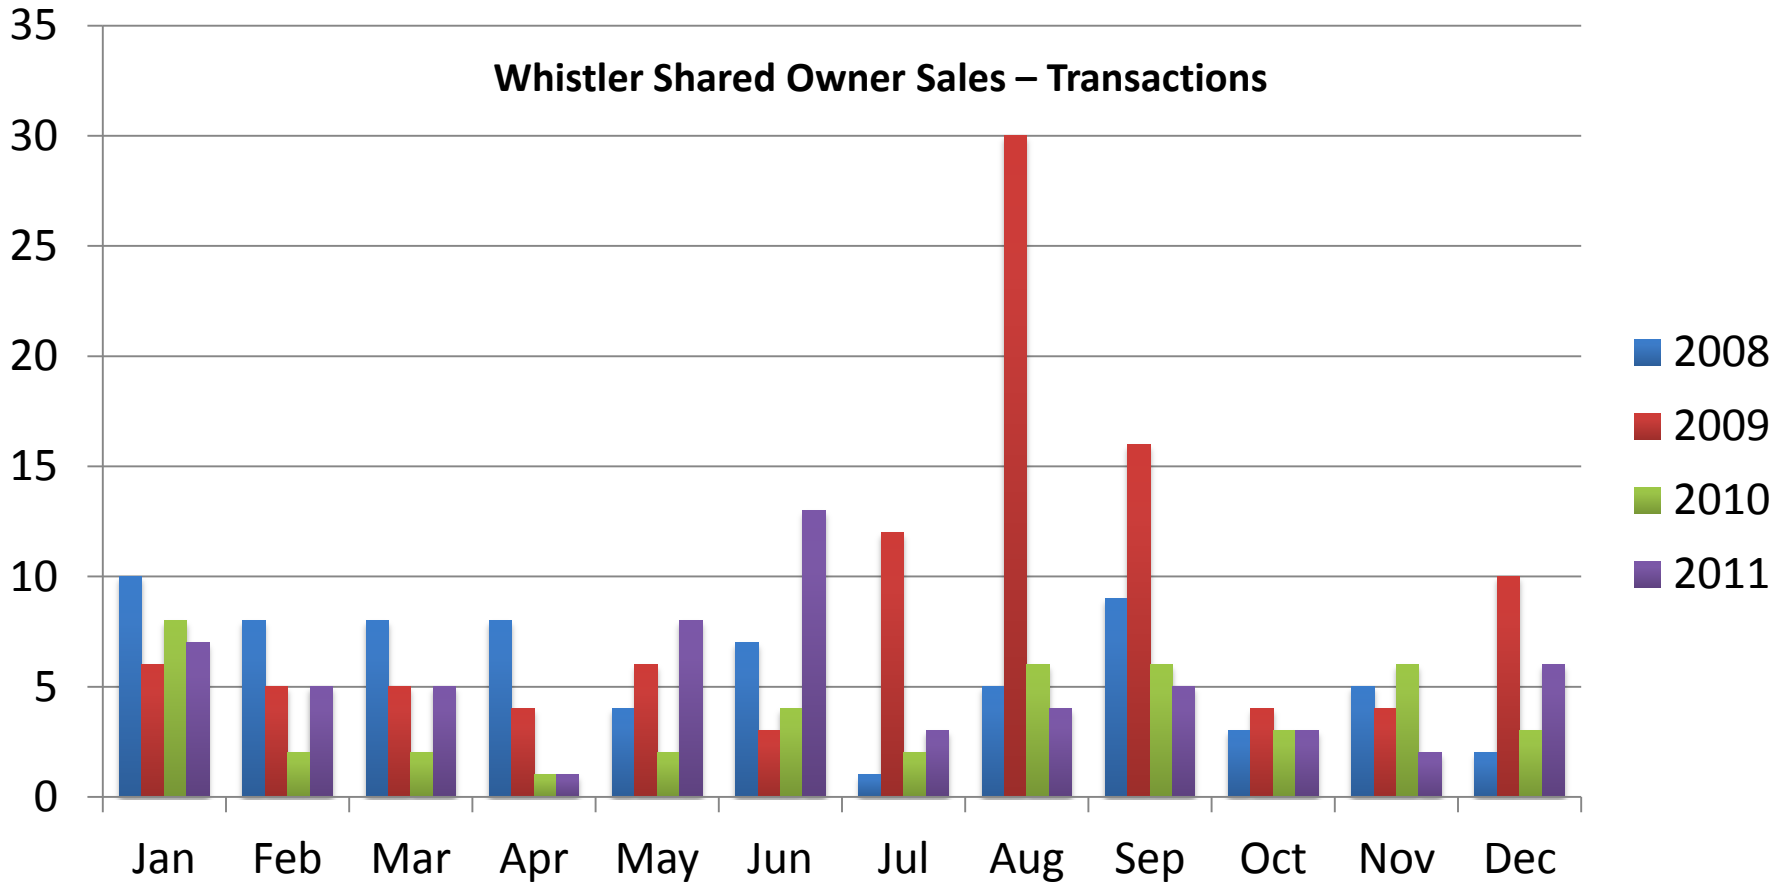

RE/MAX

Sea to Sky Real Estate Whistler
Independently Owned and Operated

Whistler Shared Owner Sales – Transactions

All sales information is derived from the Whistler Listing Service and is believed correct. E&OE

November 2011