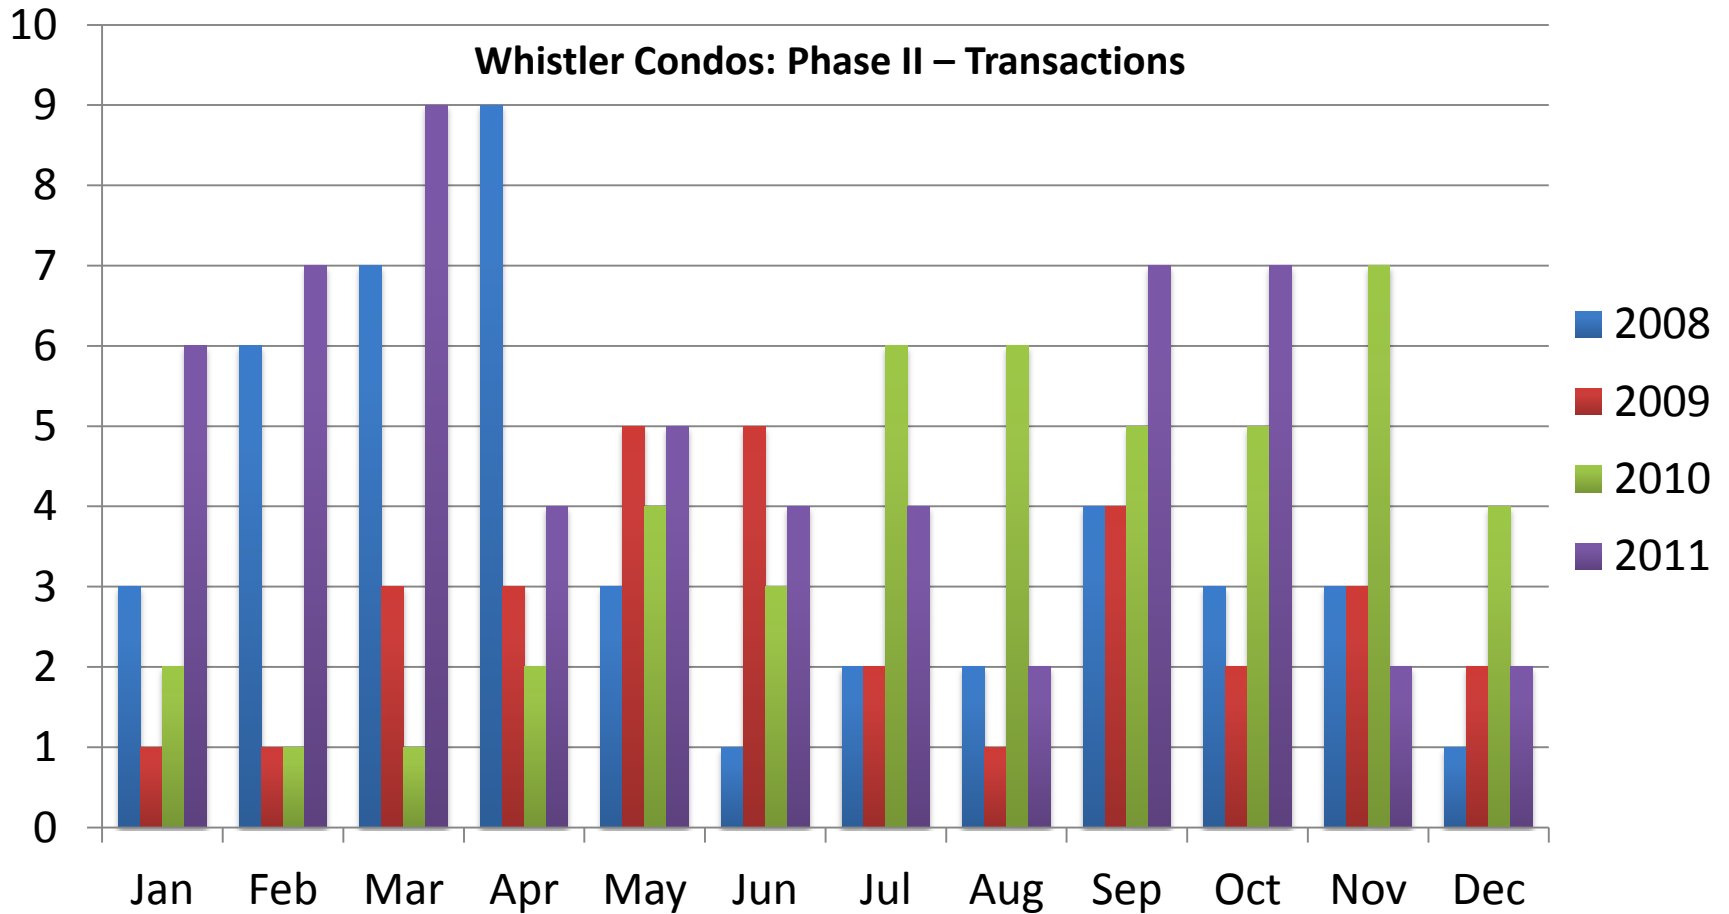

November 2011

RE/MAX

Sea to Sky Real Estate Whistler
Independently Owned and Operated

All sales information is derived from the Whistler Listing Service and is believed correct. E&OE

November 2011

RE/MAX

Sea to Sky Real Estate Whistler
Independently Owned and Operated