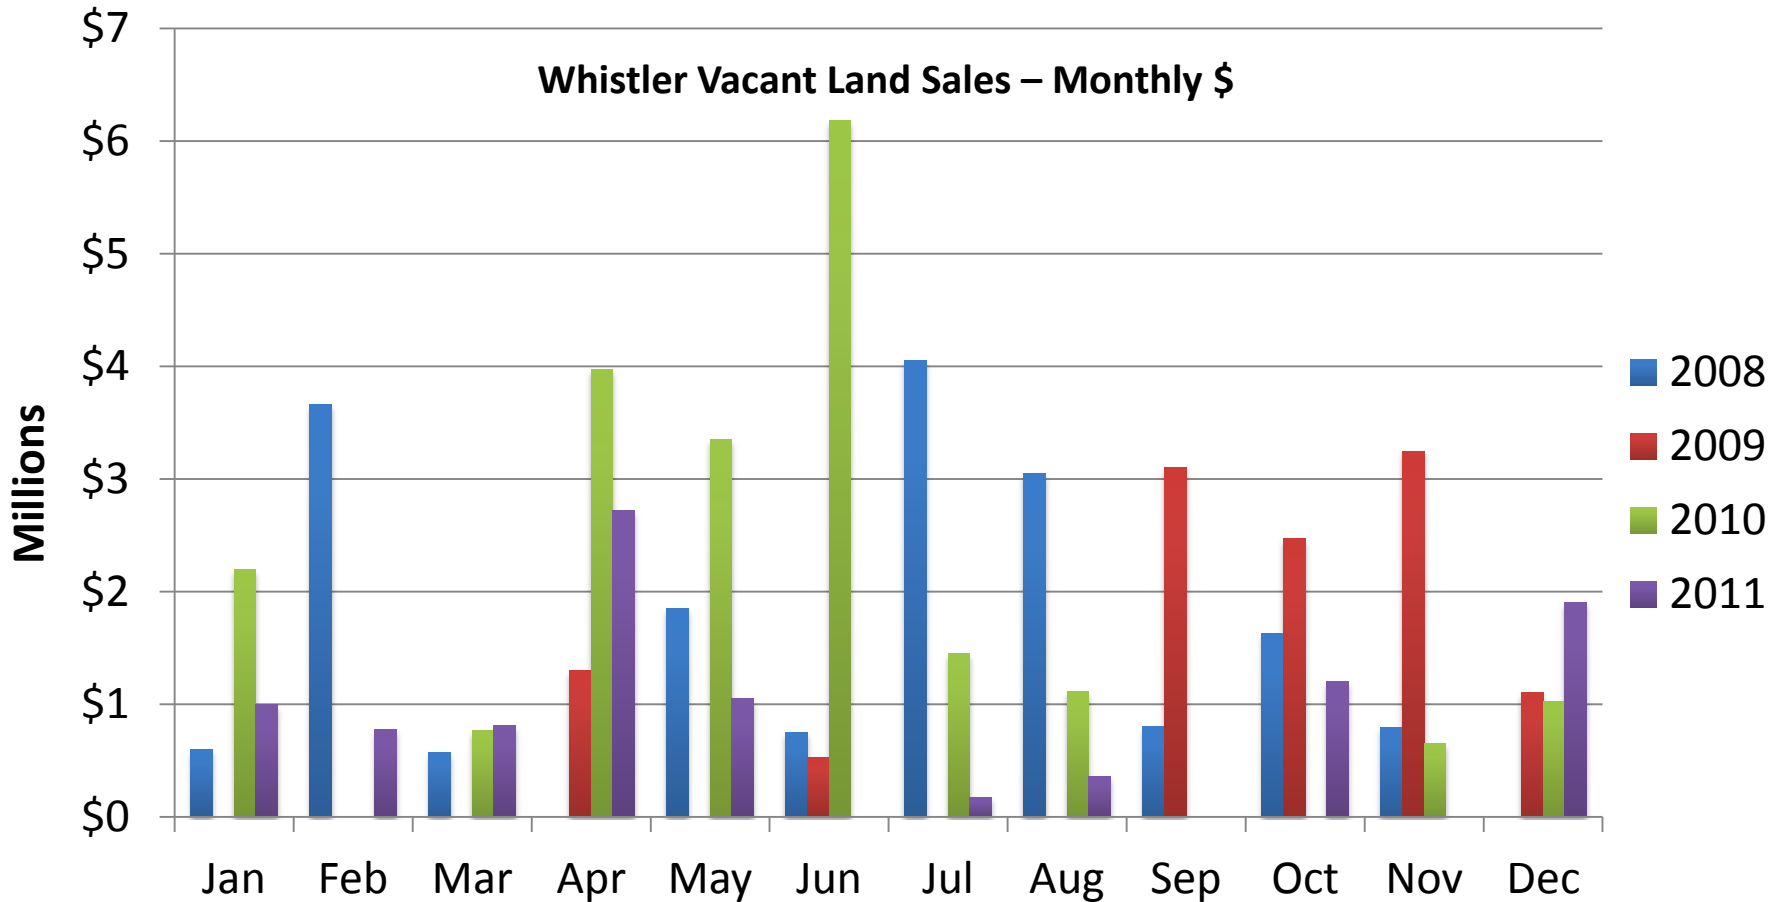

All sales information is derived from the Whistler Listing Service and is believed correct. E&OE

November 2011

RE/MAX

Sea to Sky Real Estate Whistler
Independently Owned and Operated

Whistler Vacant Land Sales – Monthly \$