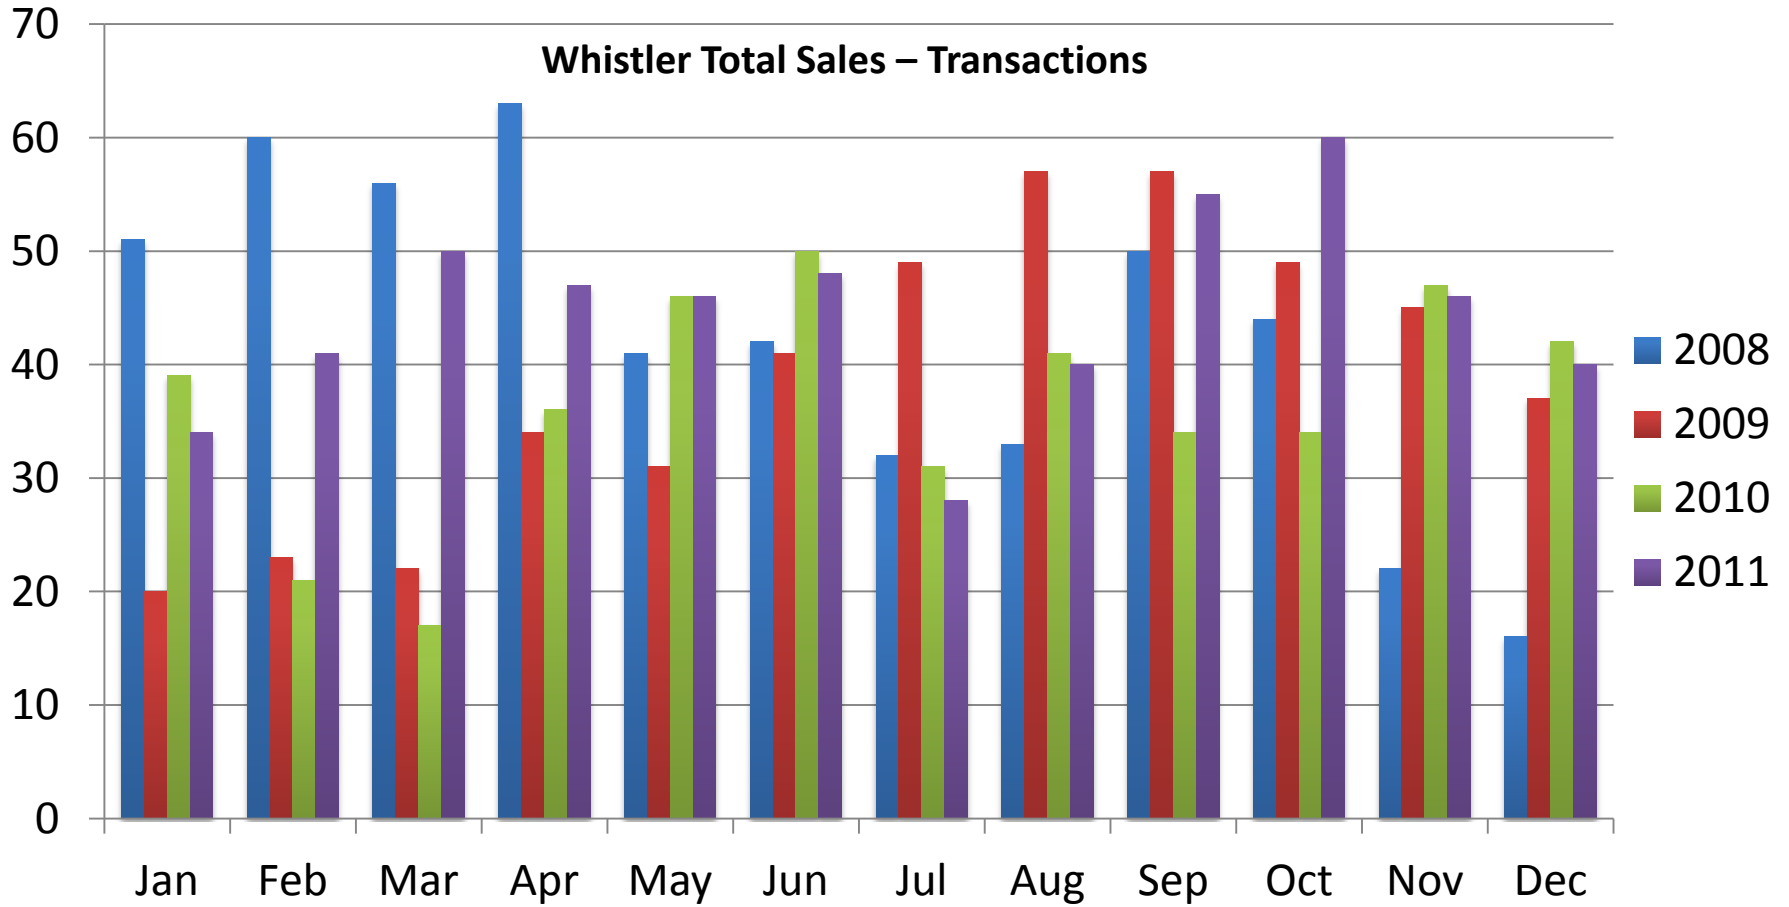

RE/MAX

Sea to Sky Real Estate Whistler
Independently Owned and Operated

Whistler Total Sales – Transactions

All sales information is derived from the Whistler Listing Service and is believed correct. E&OE

November 2011