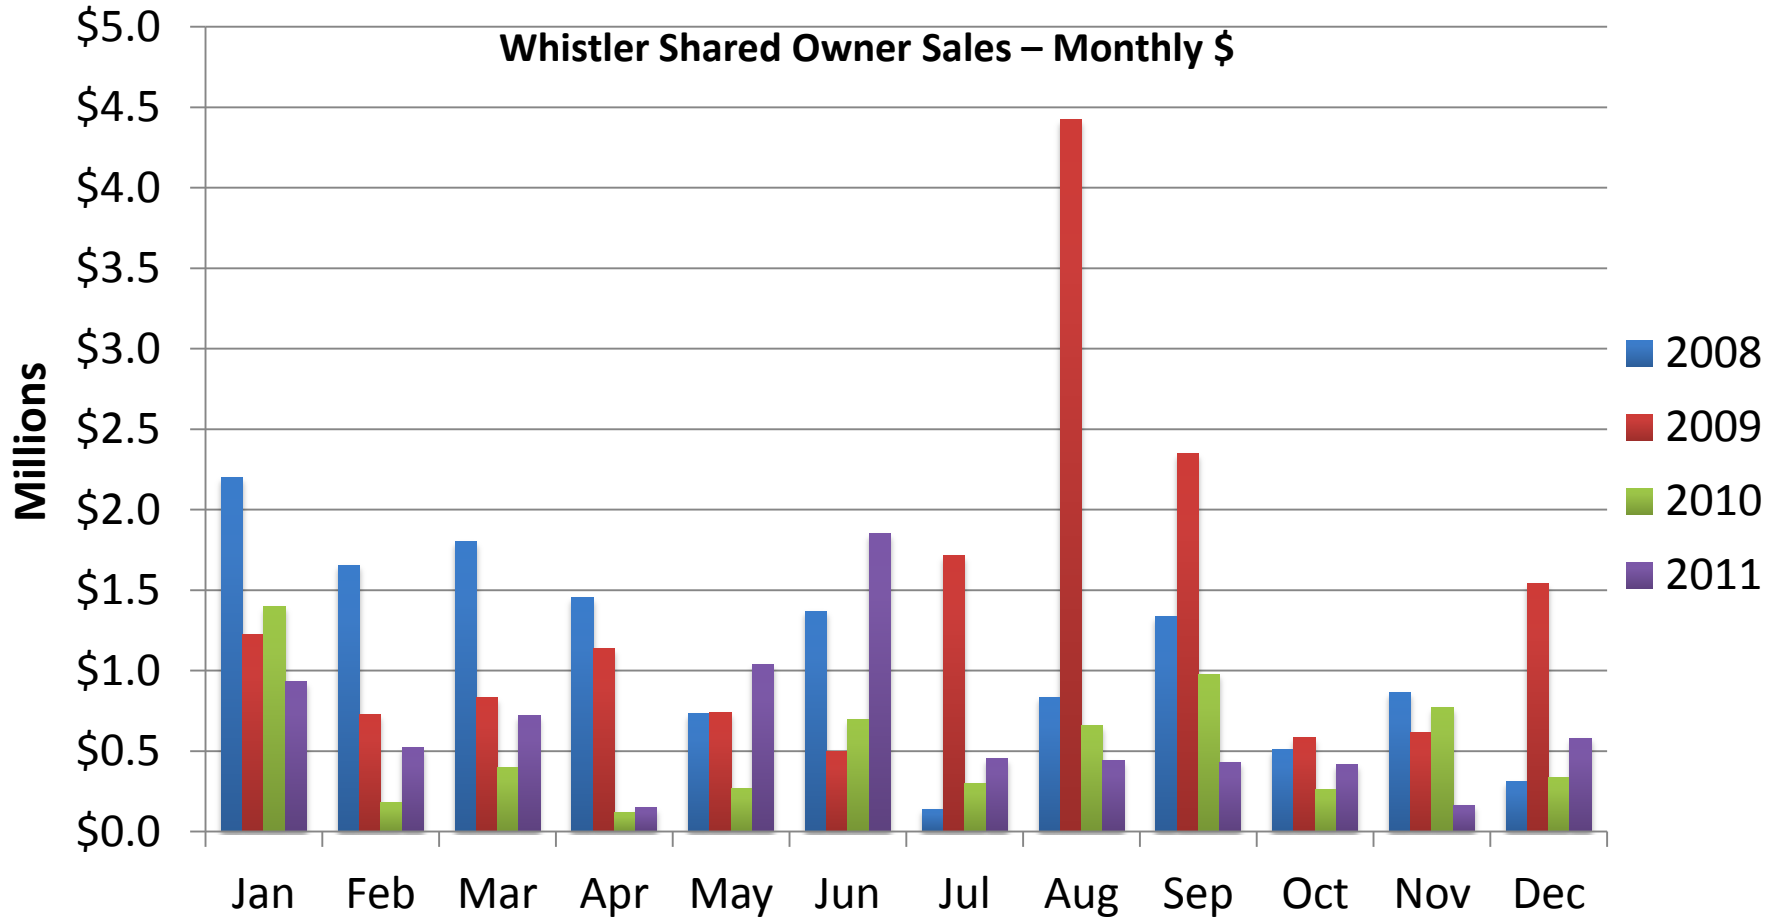

RE/MAX

Sea to Sky Real Estate Whistler
Independently Owned and Operated

All sales information is derived from the Whistler Listing Service and is believed correct. E&OE

November 2011