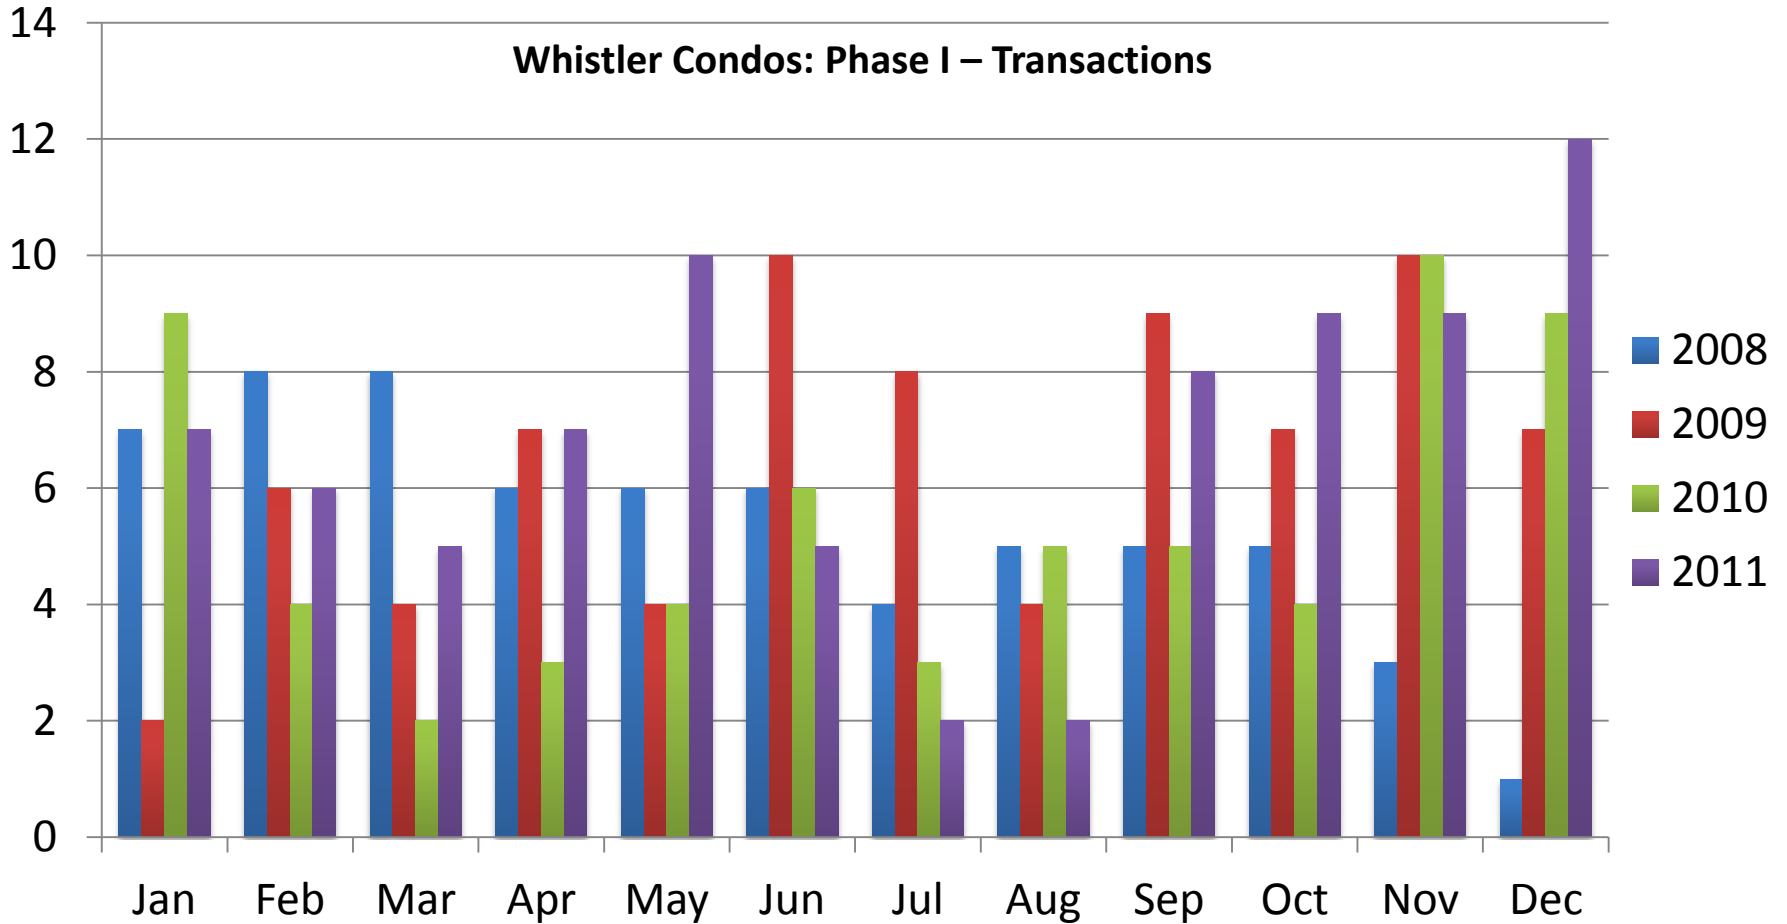

RE/MAX

Sea to Sky Real Estate Whistler
Independently Owned and Operated

Whistler Condos: Phase I – Transactions

All sales information is derived from the Whistler Listing Service and is believed correct. E&OE

November 2011