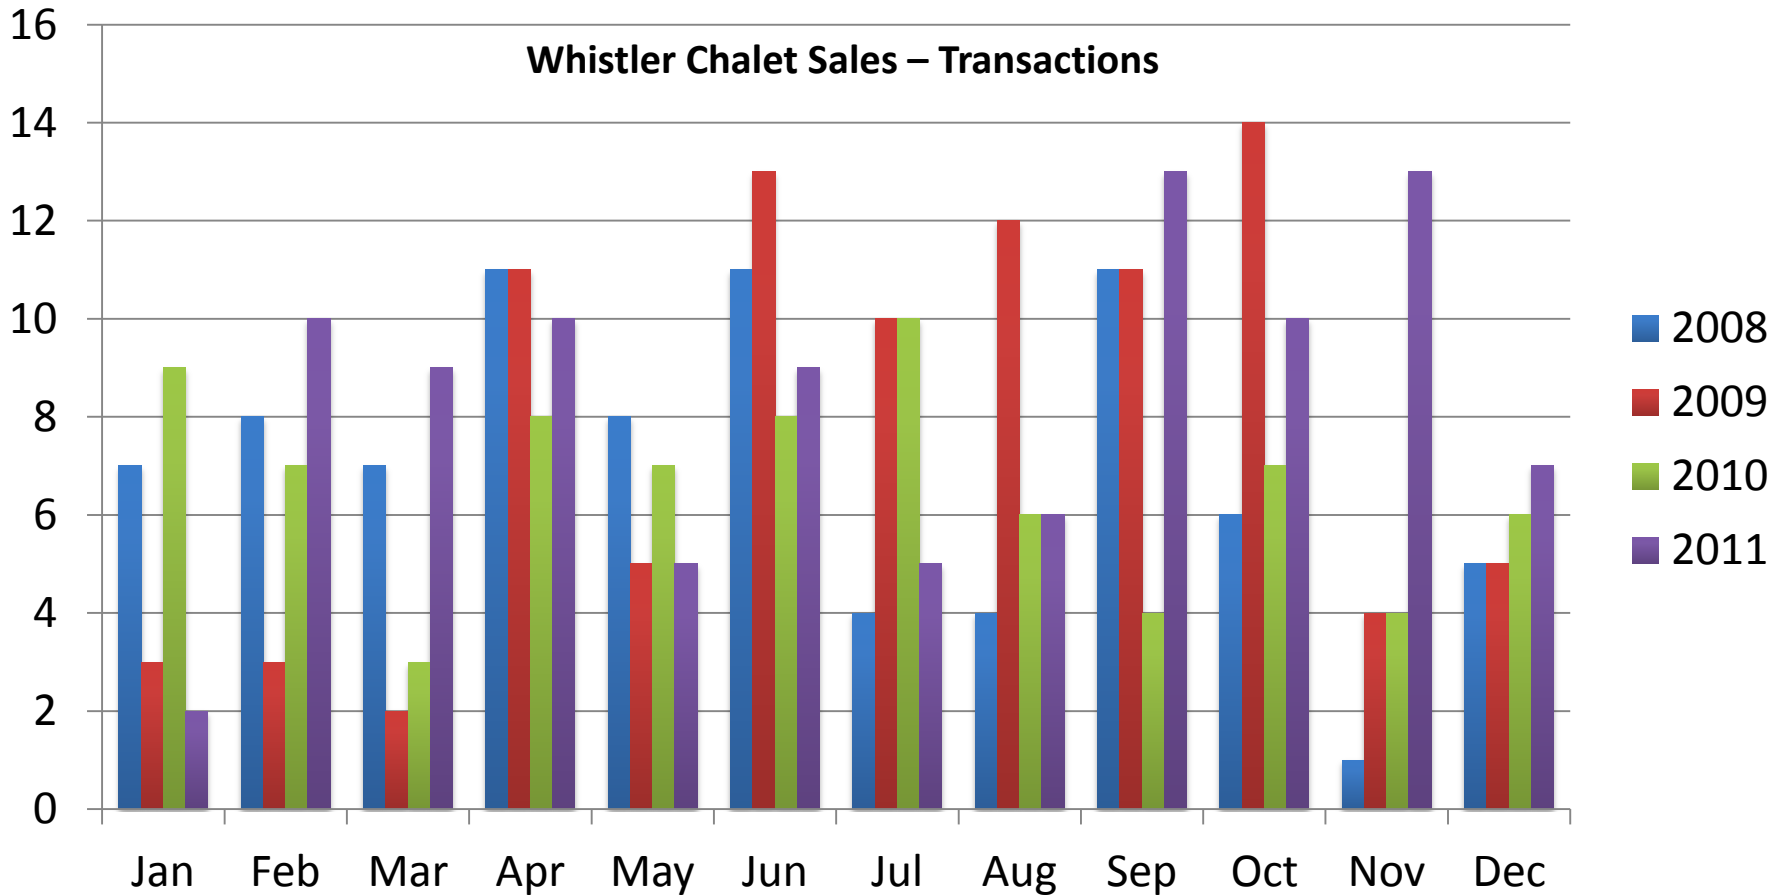

RE/MAX

Sea to Sky Real Estate Whistler
Independently Owned and Operated

Whistler Chalet Sales – Transactions

All sales information is derived from the Whistler Listing Service and is believed correct. E&OE

November 2011