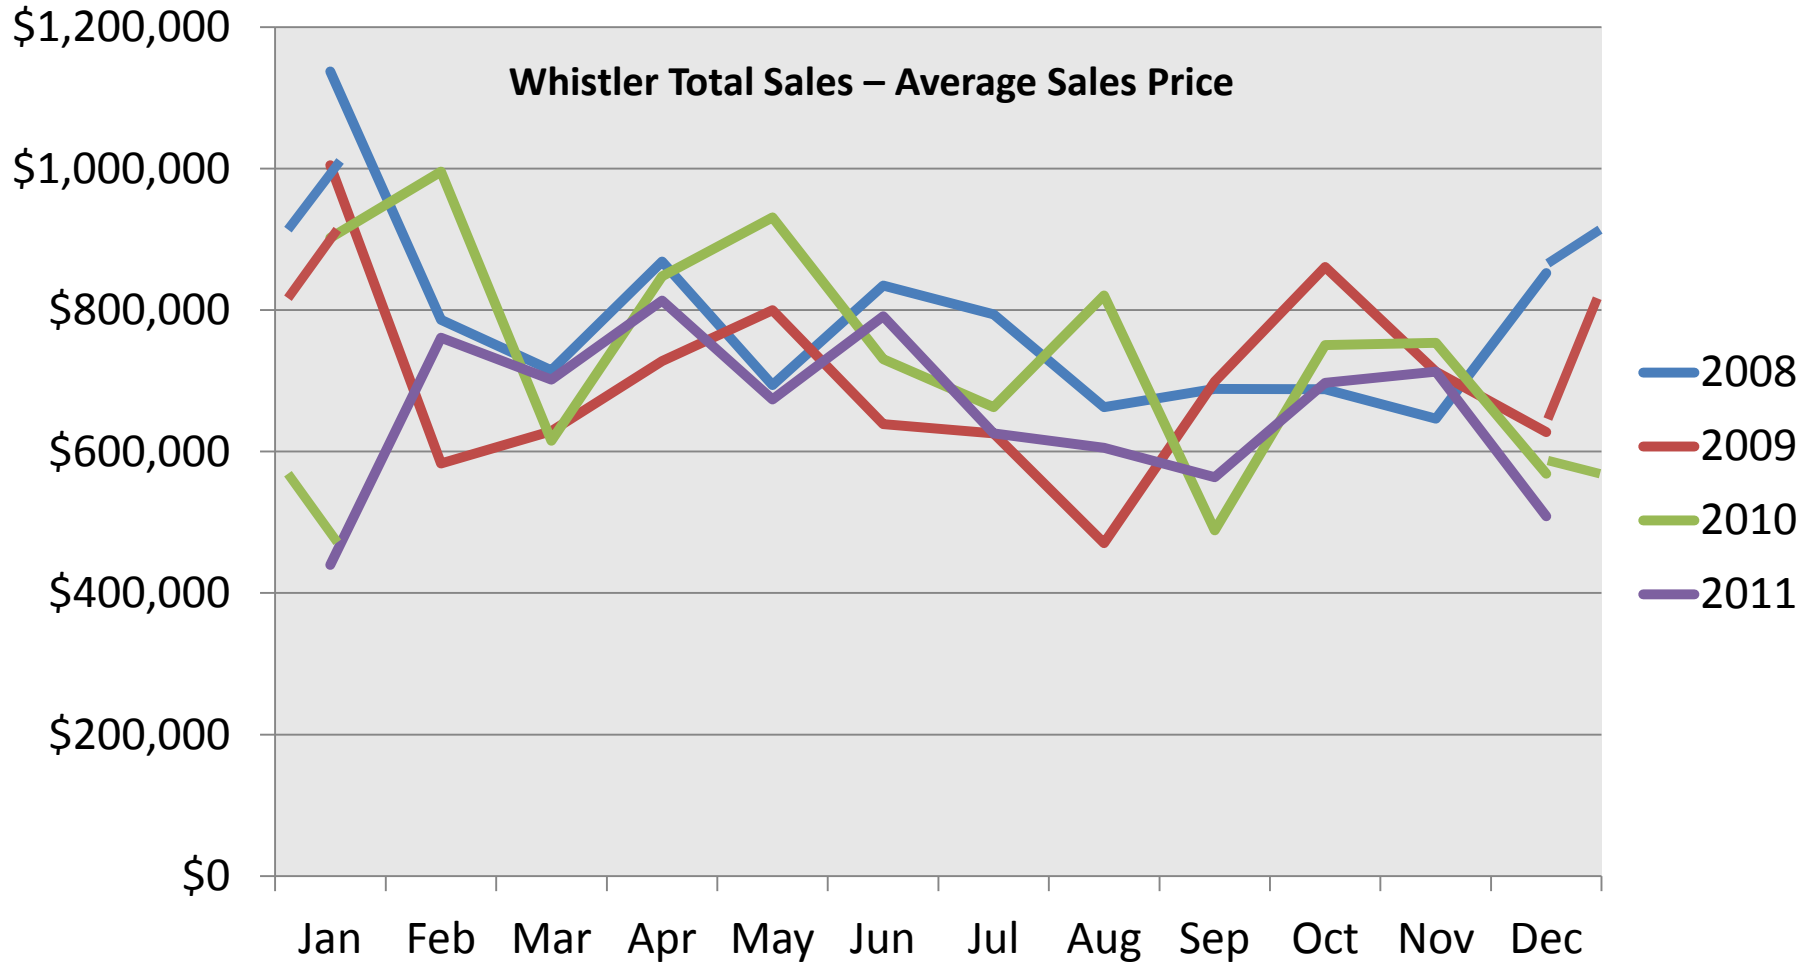

RE/MAX

Sea to Sky Real Estate Whistler
Independently Owned and Operated

All sales information is derived from the Whistler Listing Service and is believed correct. E&OE

November 2011