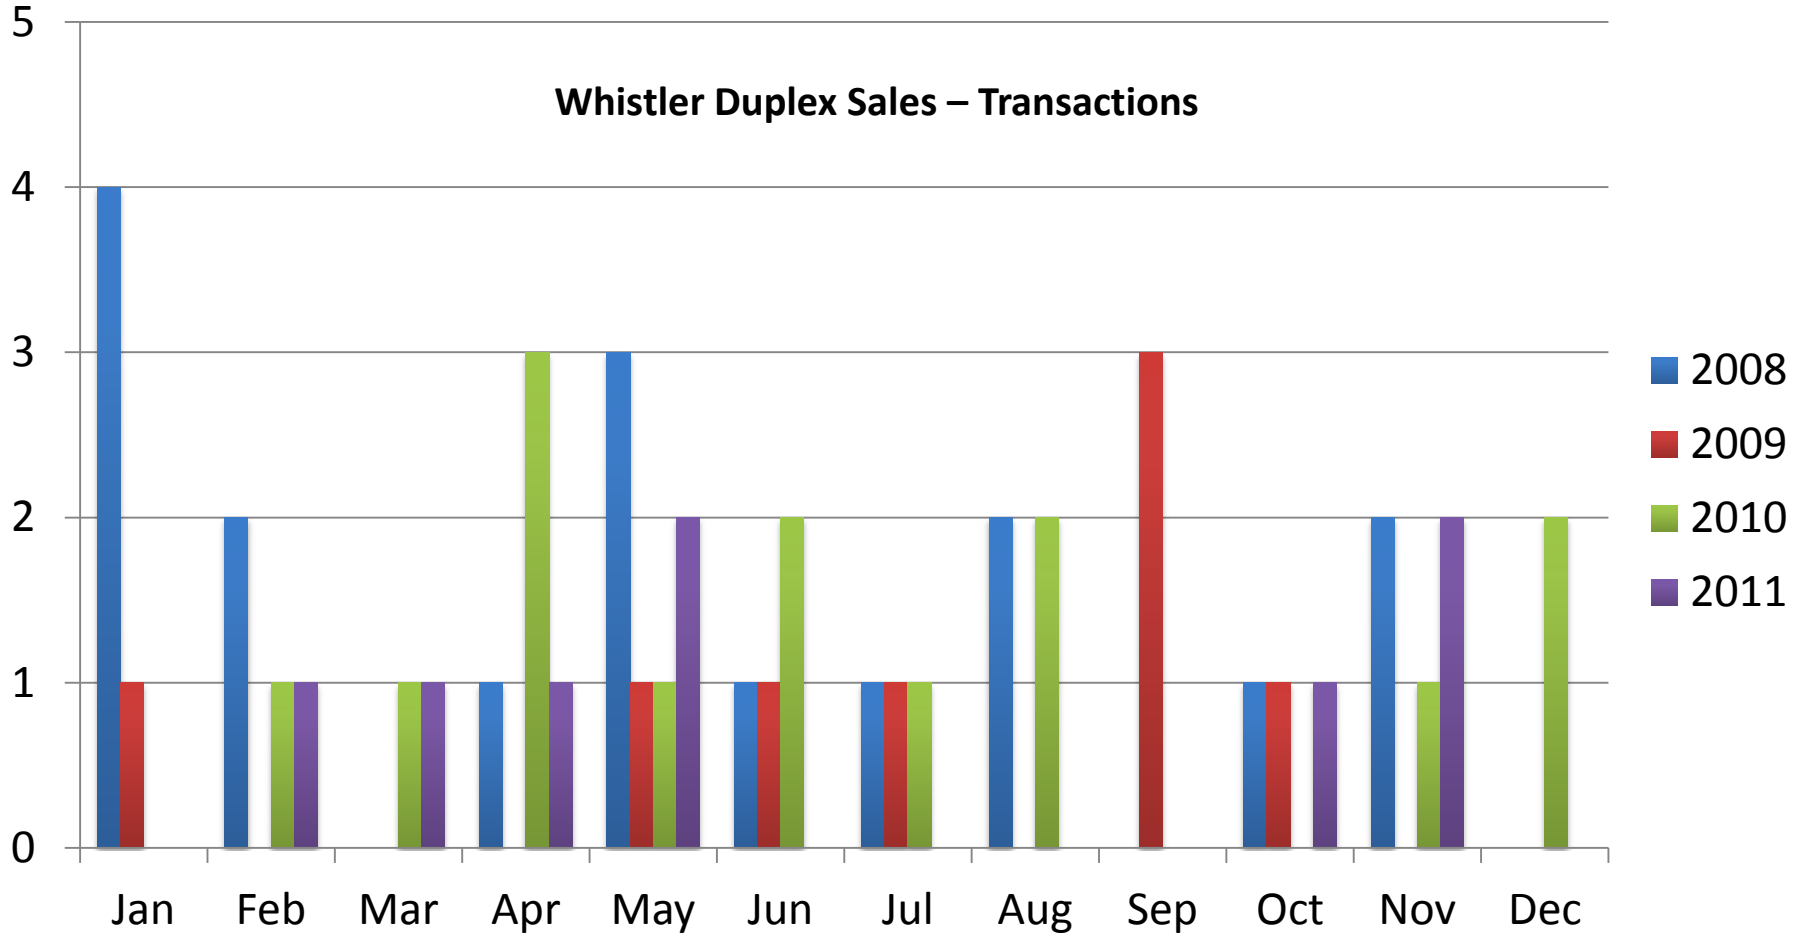

RE/MAX

Sea to Sky Real Estate Whistler
Independently Owned and Operated

Whistler Duplex Sales – Transactions

All sales information is derived from the Whistler Listing Service and is believed correct. E&OE

November 2011