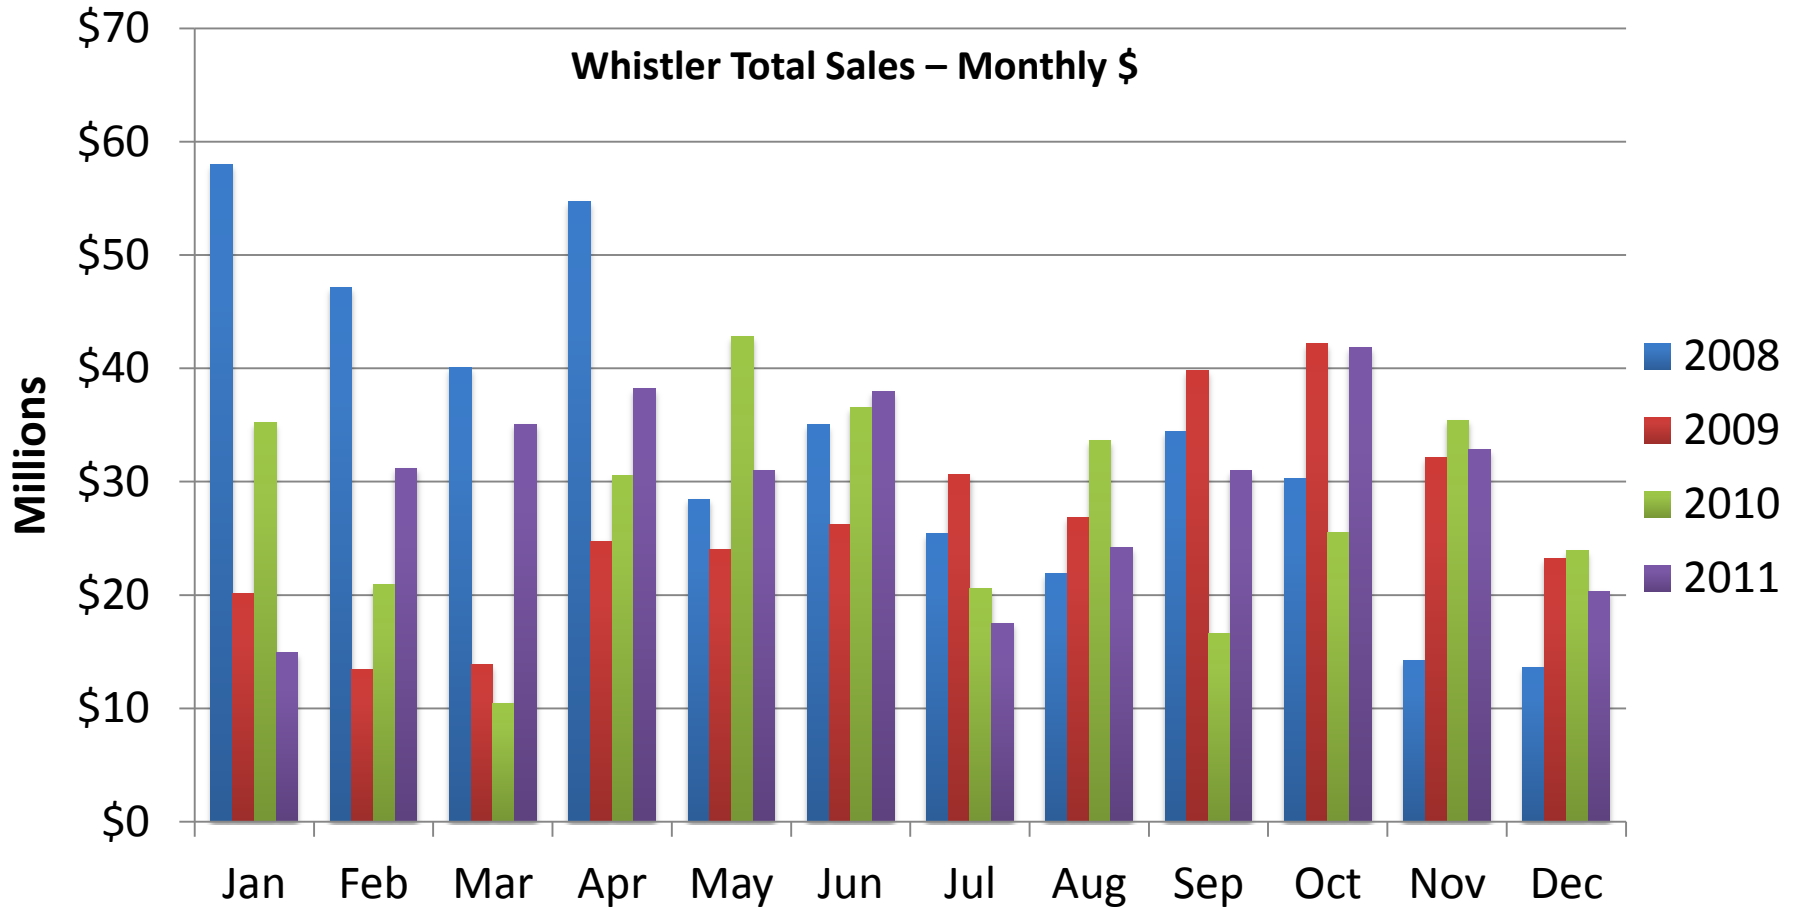

RE/MAX

Sea to Sky Real Estate Whistler
Independently Owned and Operated

Whistler Total Sales – Monthly $

All sales information is derived from the Whistler Listing Service and is believed correct. E&OE

November 2011