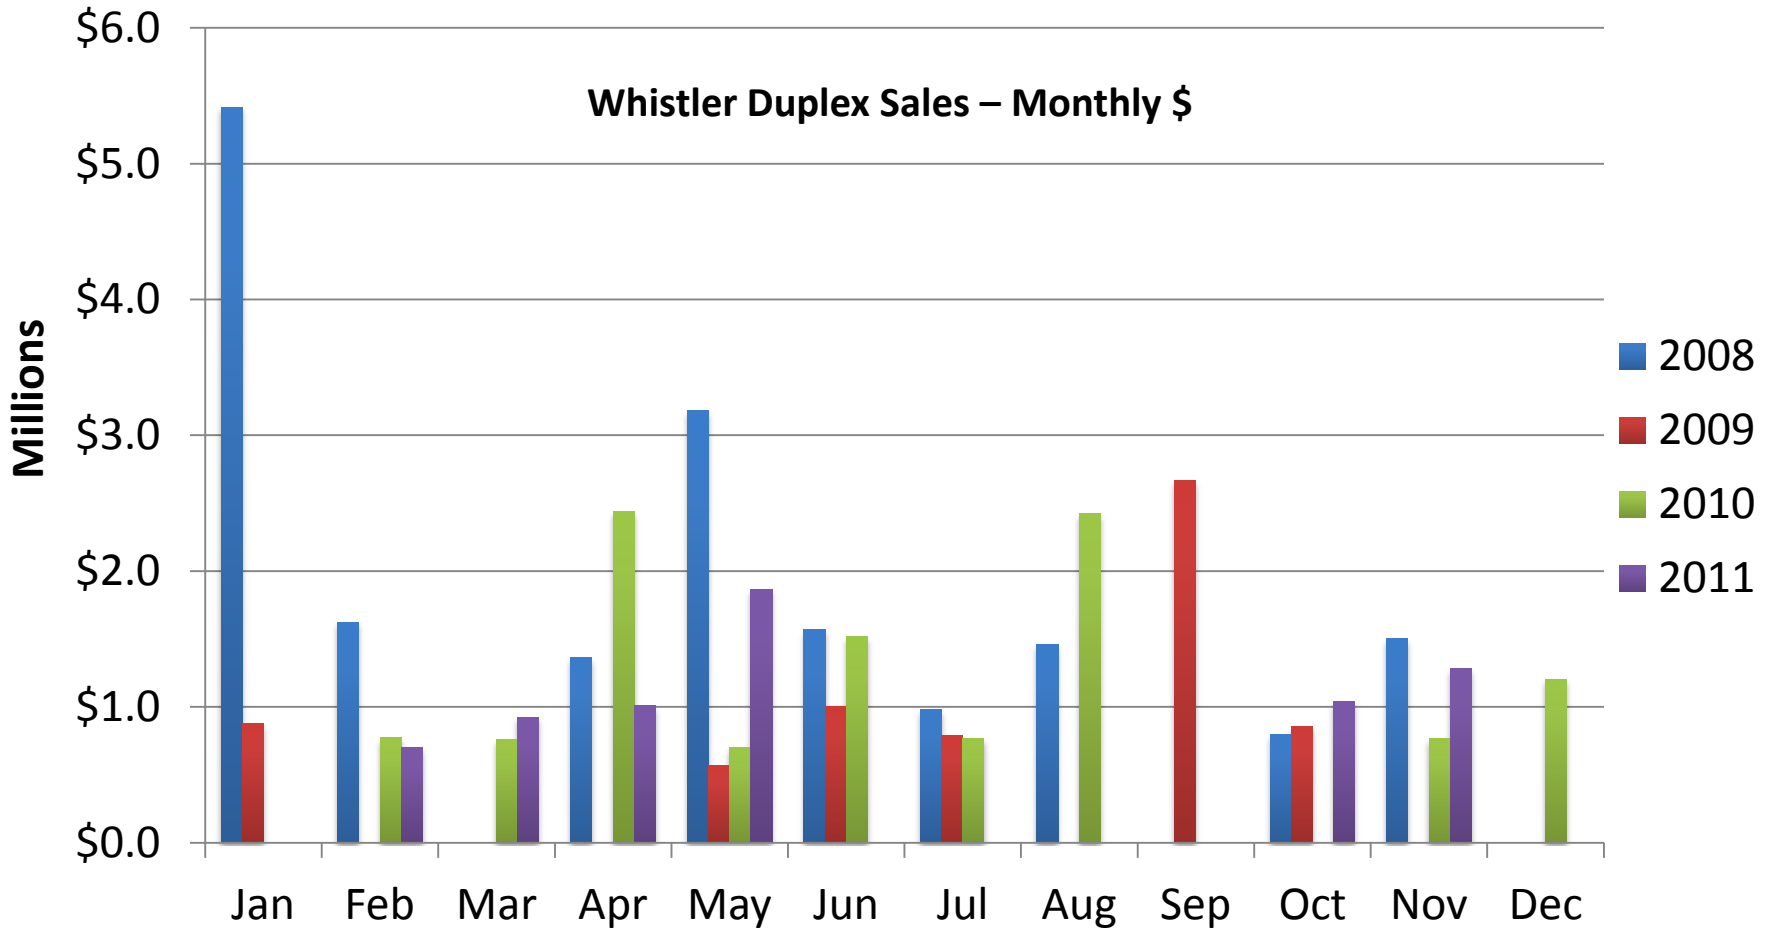

RE/MAX

Sea to Sky Real Estate Whistler
Independently Owned and Operated

All sales information is derived from the Whistler Listing Service and is believed correct. E&OE

November 2011