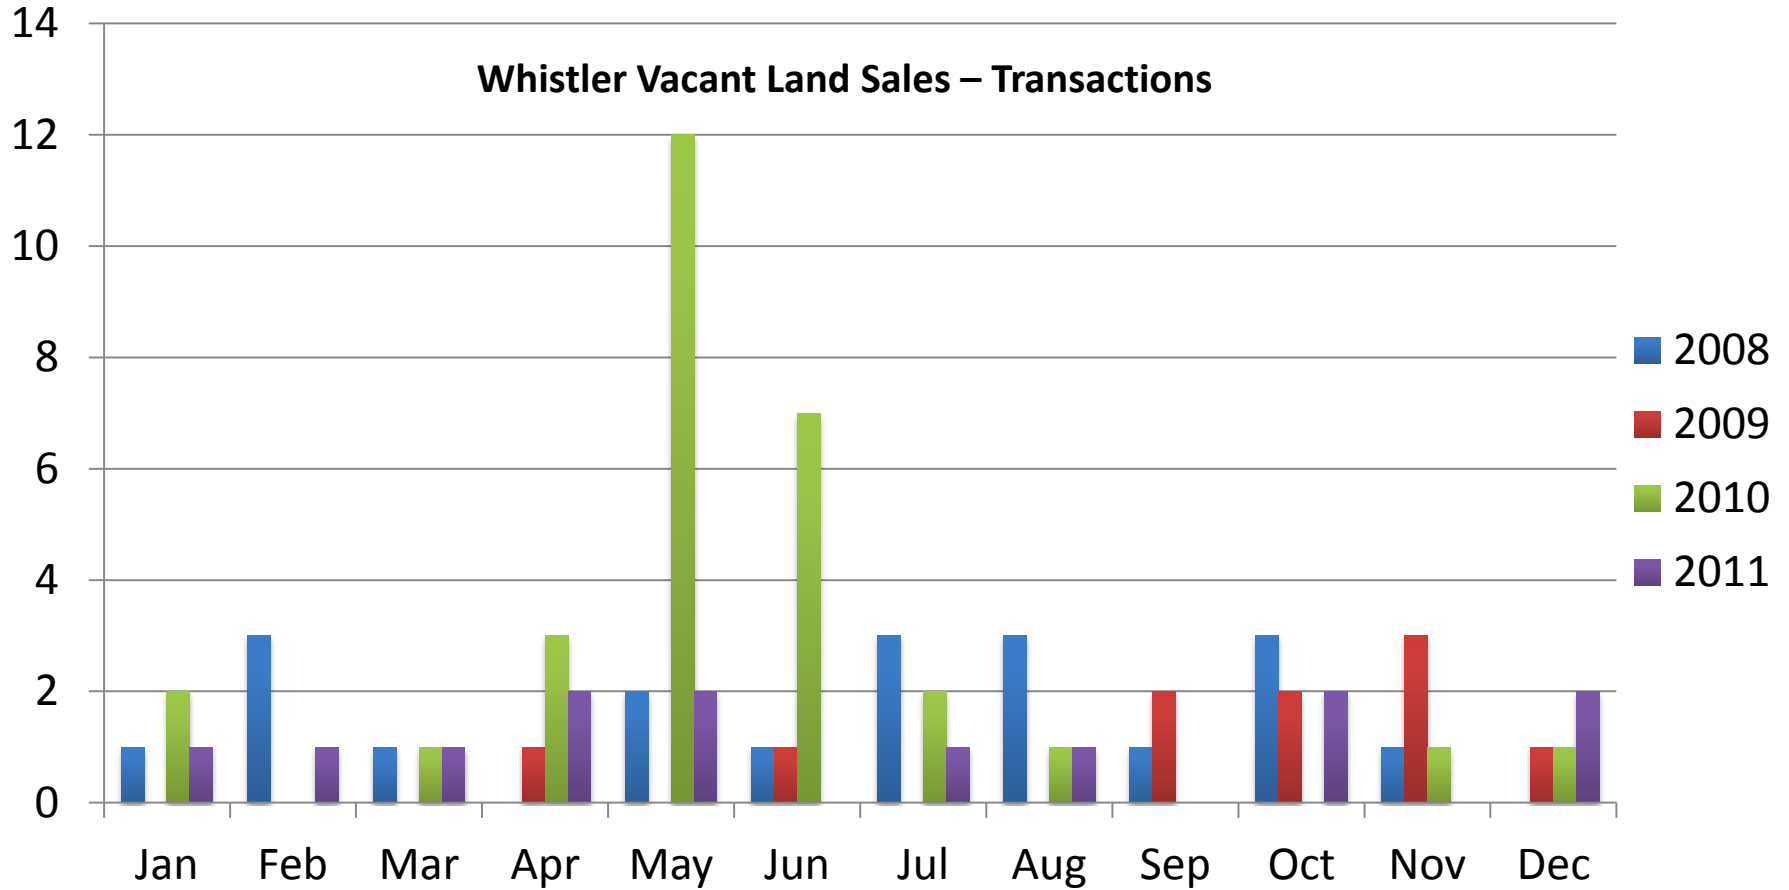

RE/MAX

Sea to Sky Real Estate Whistler
Independently Owned and Operated

All sales information is derived from the Whistler Listing Service and is believed correct. E&OE

November 2011