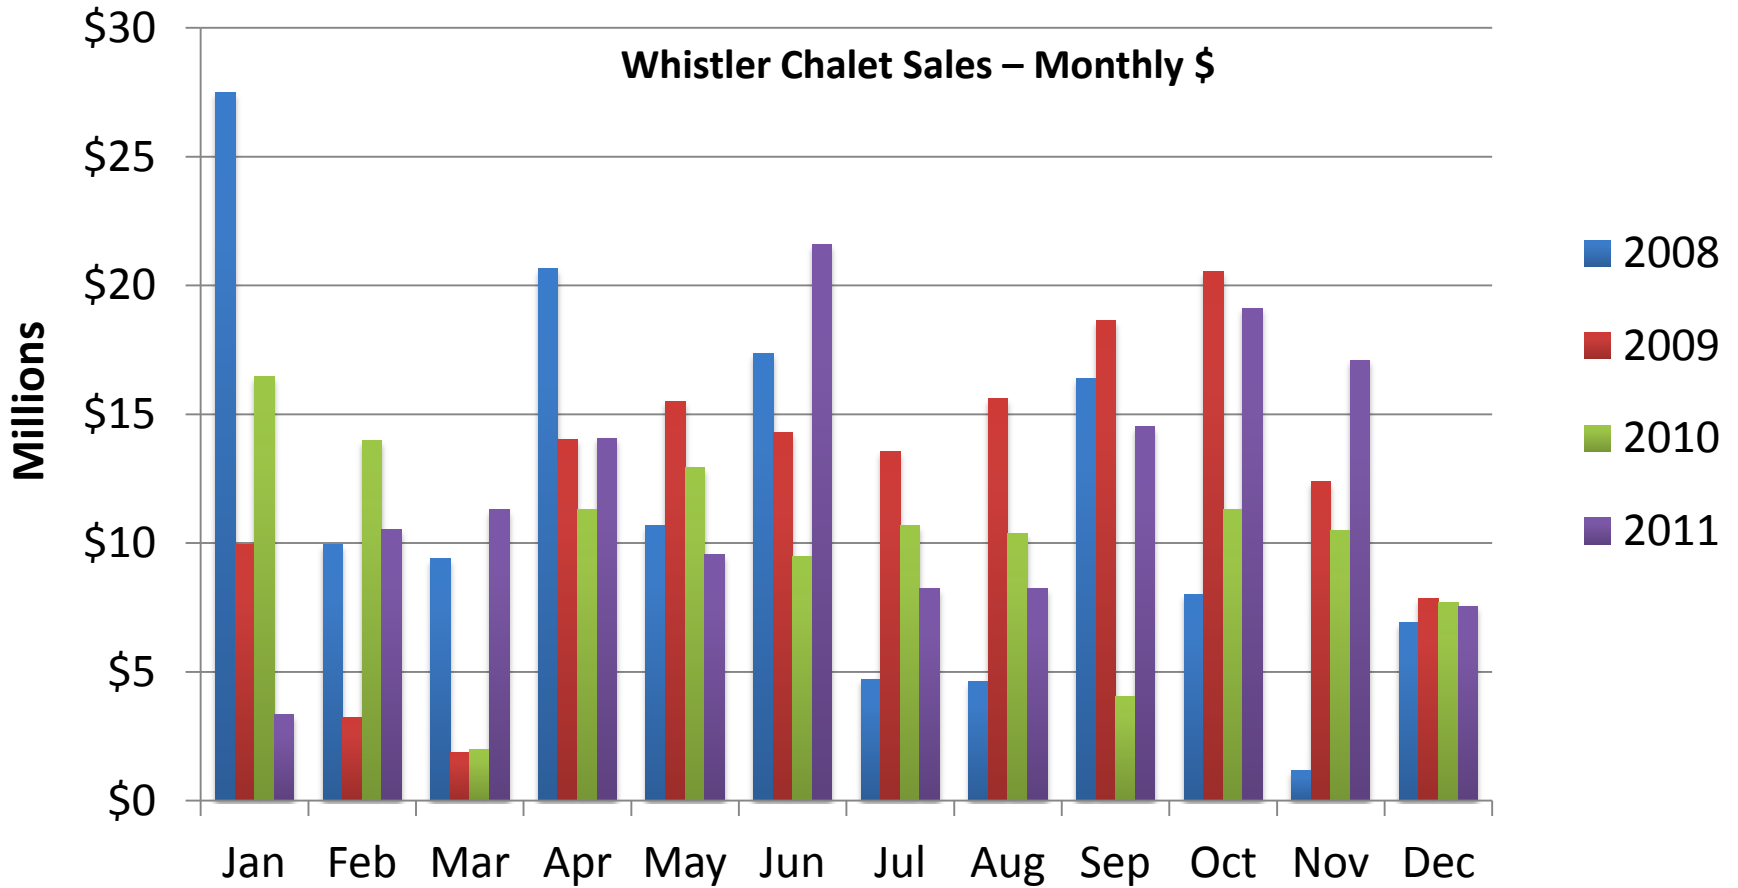

RE/MAX

Sea to Sky Real Estate Whistler
Independently Owned and Operated

Whistler Chalet Sales – Monthly \$

All sales information is derived from the Whistler Listing Service and is believed correct. E&OE