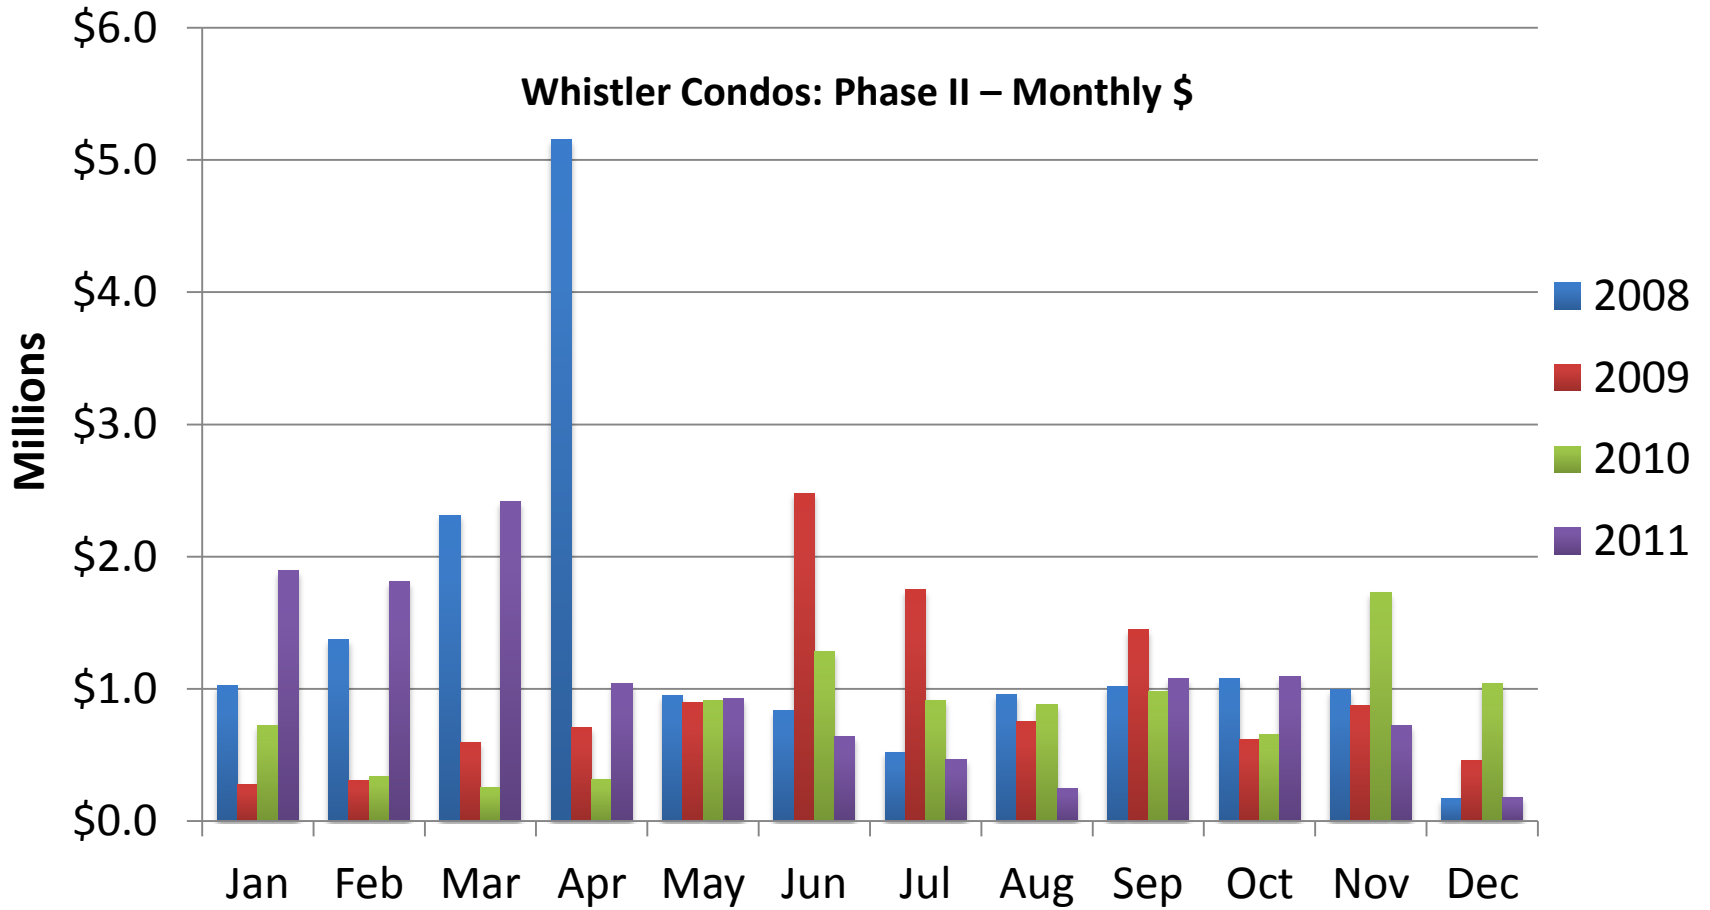

RE/MAX

Sea to Sky Real Estate Whistler
Independently Owned and Operated

All sales information is derived from the Whistler Listing Service and is believed correct. E&OE

November 2011