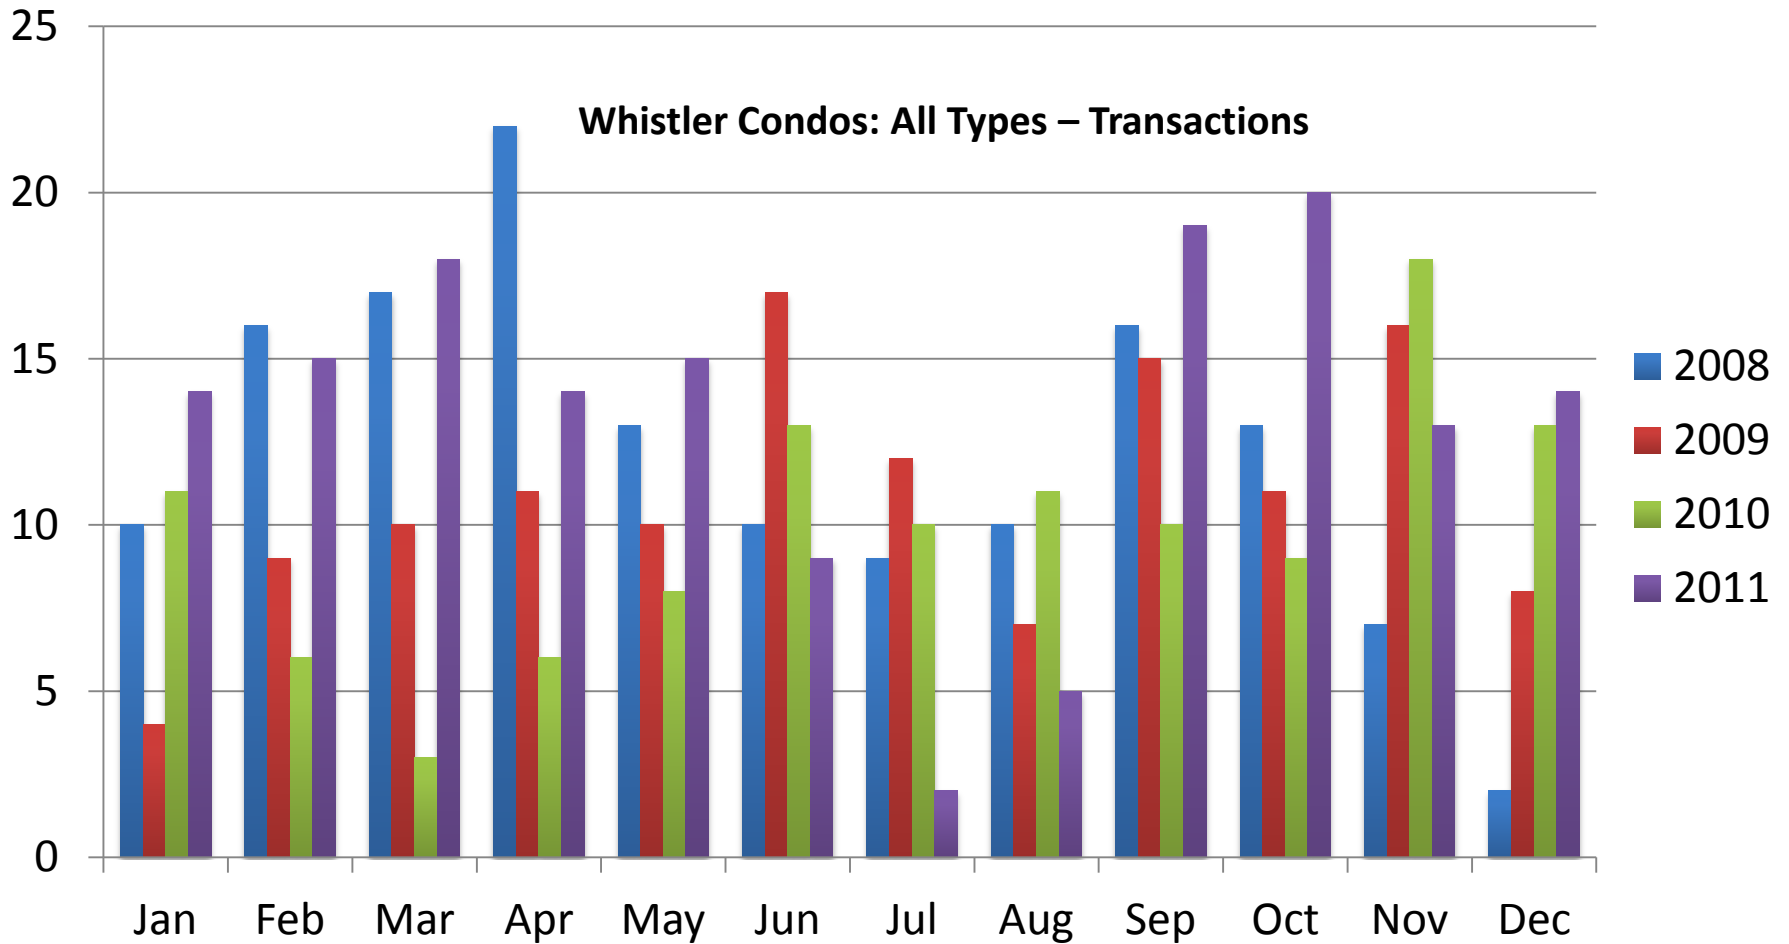

November 2011

RE/MAX

Sea to Sky Real Estate Whistler
Independently Owned and Operated

All sales information is derived from the Whistler Listing Service and is believed correct. E&OE

November 2011

RE/MAX

Sea to Sky Real Estate Whistler
Independently Owned and Operated