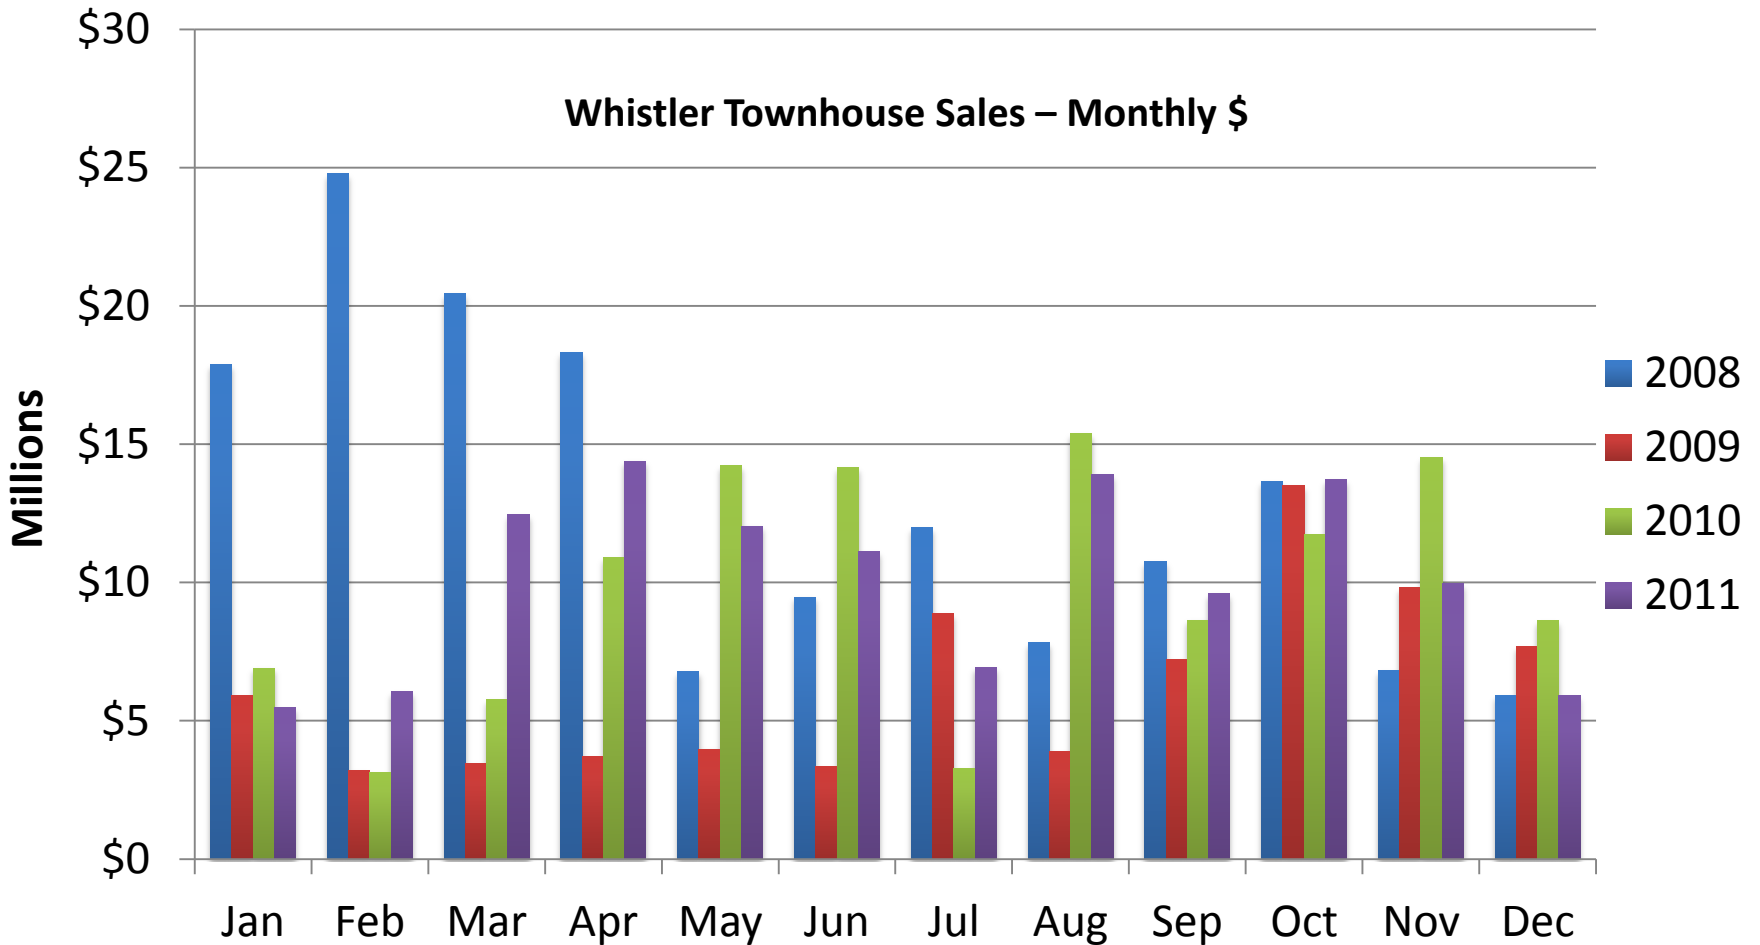

Whistler Shared Owner Sales – Transactions

All sales information is derived from the Whistler Listing Service and is believed correct. E&OE

November 2011

RE/MAX

Sea to Sky Real Estate Whistler
Independently Owned and Operated