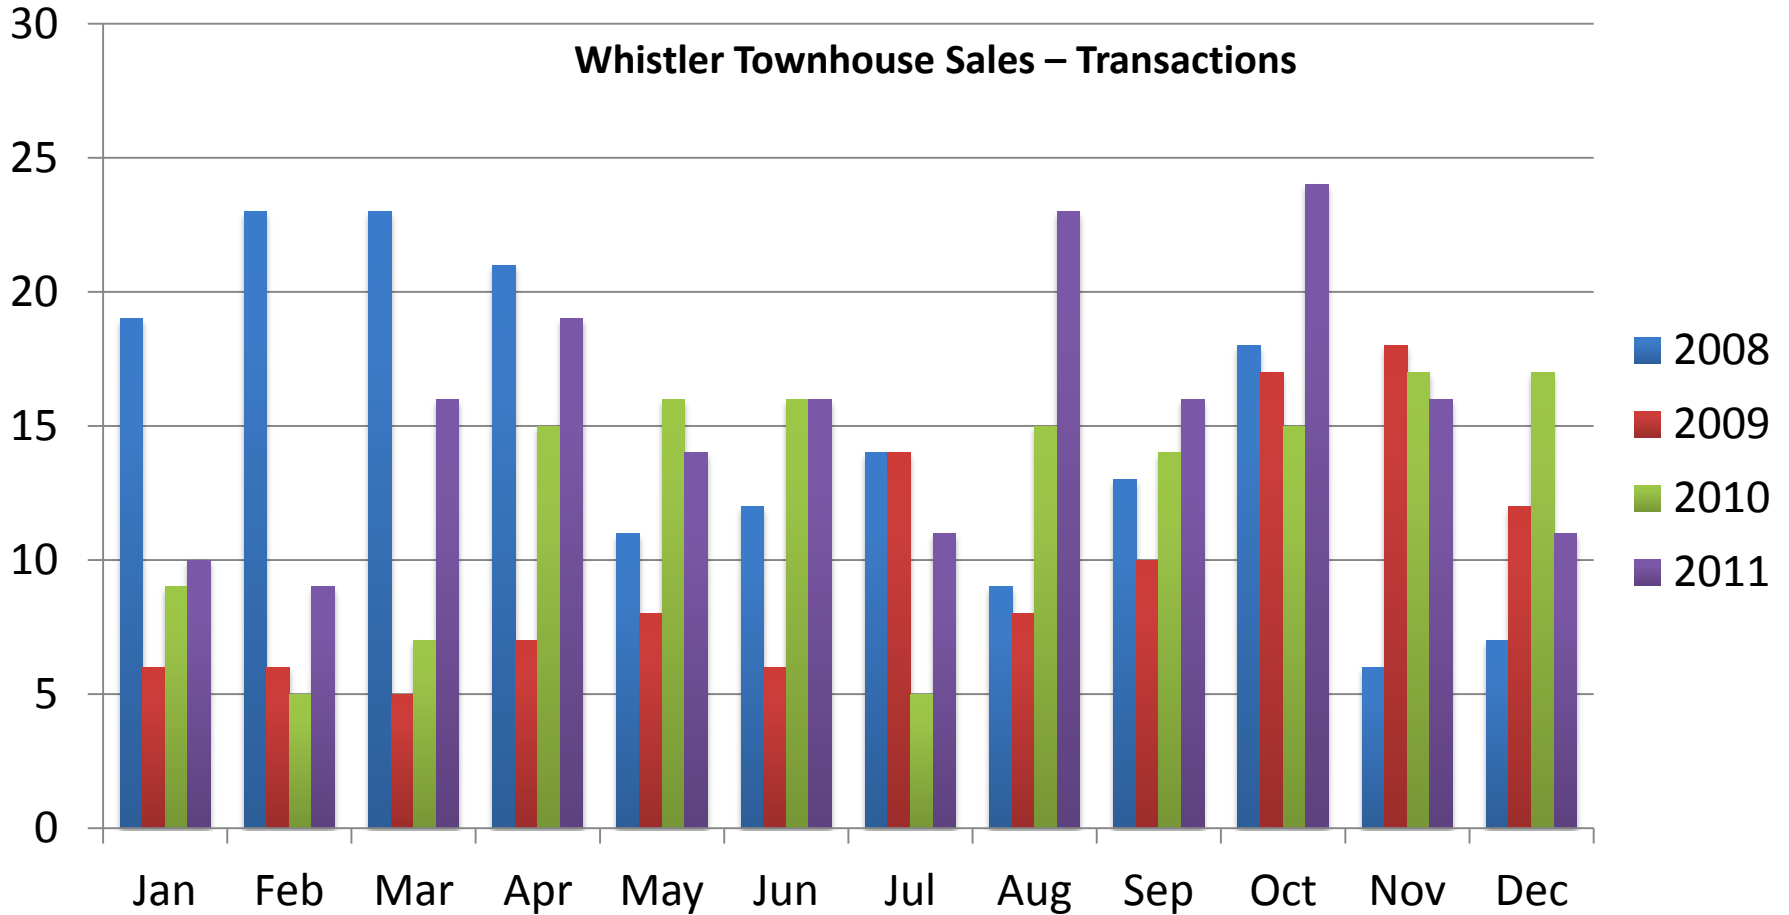

All sales information is derived from the Whistler Listing Service and is believed correct. E&OE

November 2011

RE/MAX

Sea to Sky Real Estate Whistler
Independently Owned and Operated

Whistler Townhouse Sales – Transactions