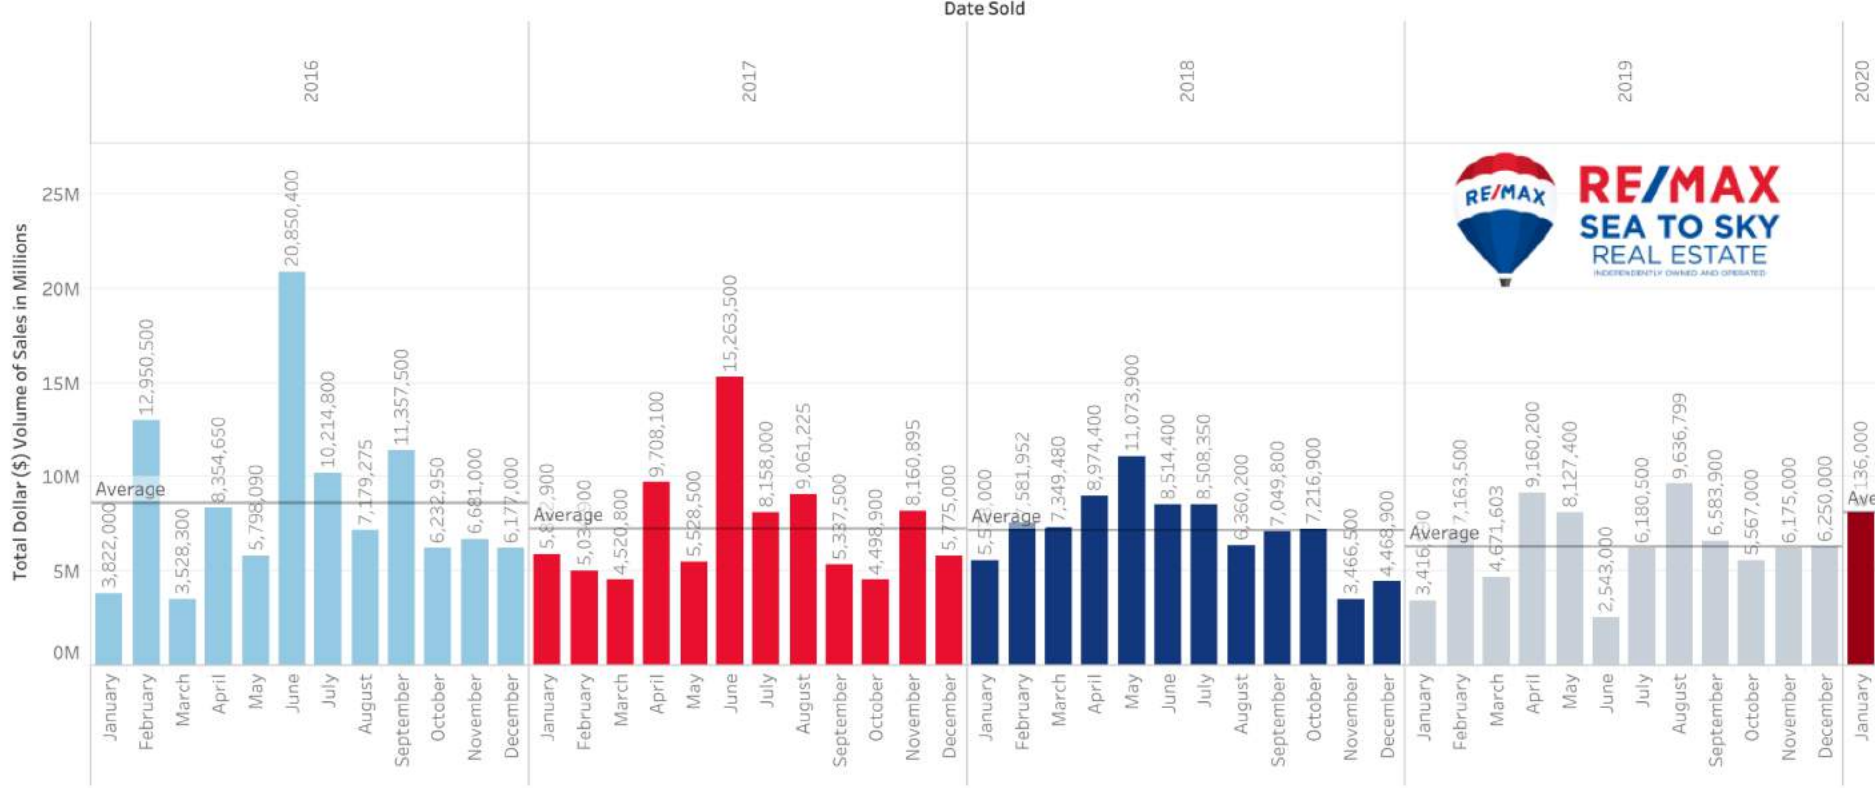

Pemberton Total Dollar ($) Volume of Sales by Month Over 5 Years

All sales information is derived from the Whistler Listing System and is deemed to be correct. Errors & Omissions Excepted.