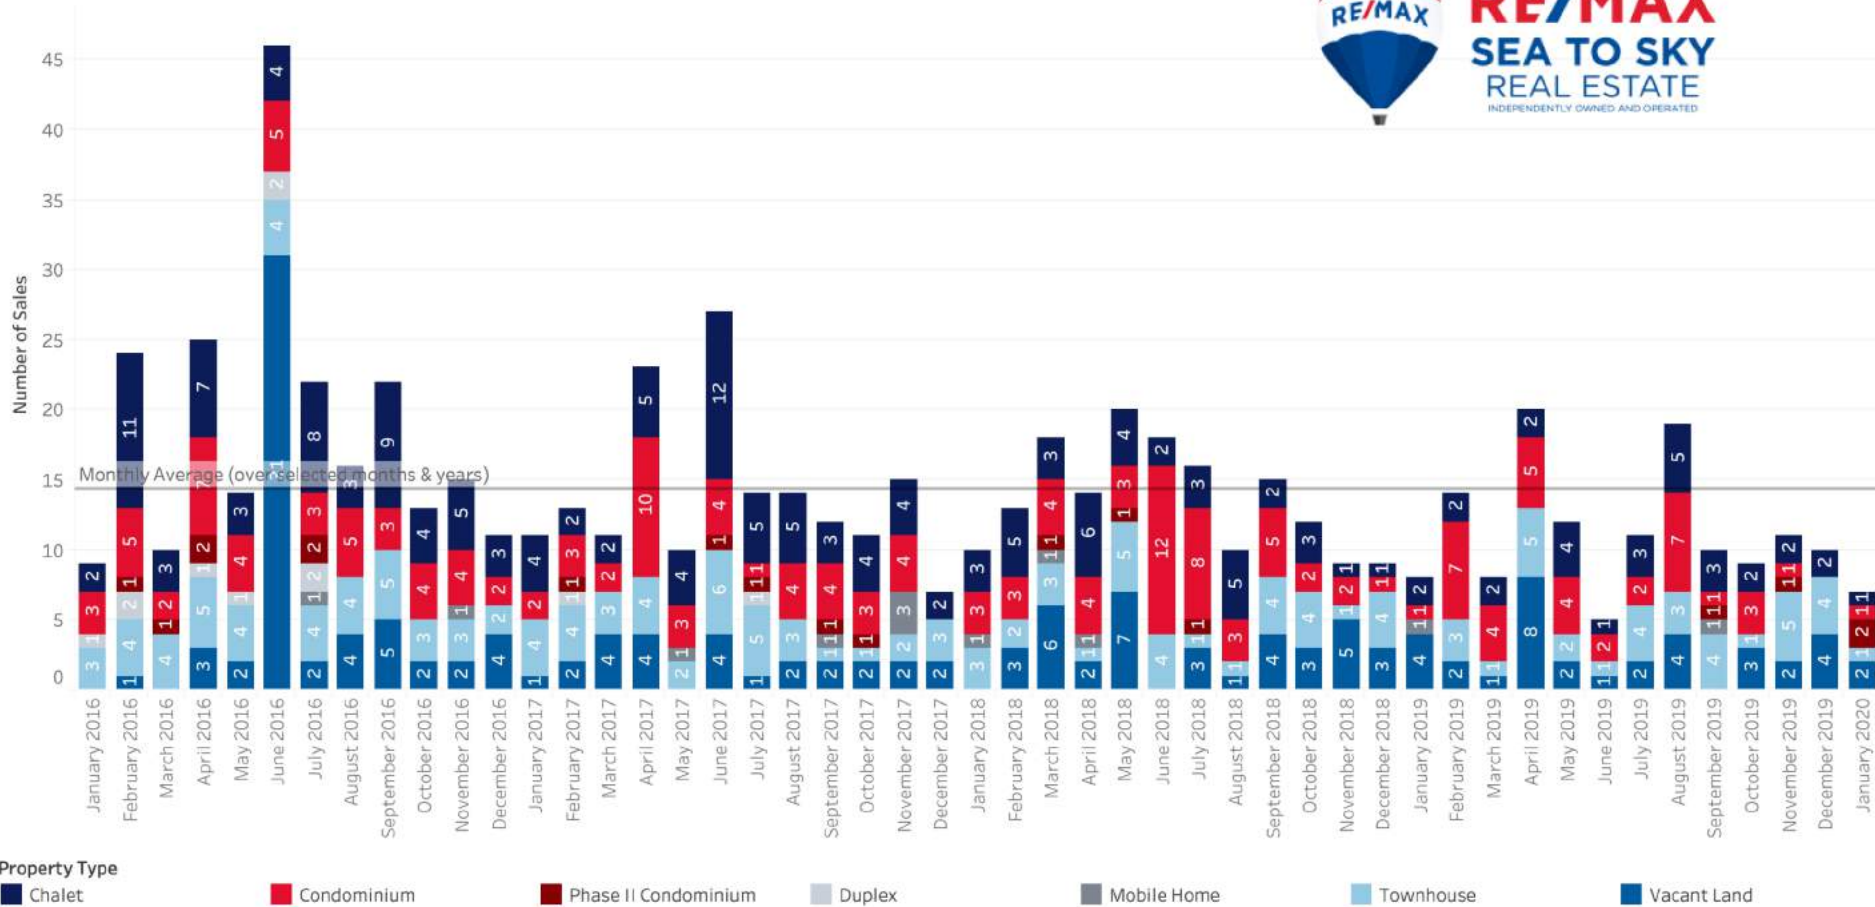

Pemberton Total Number of Sales by Month & Property Type

All sales information is derived from the Whistler Listing System and is deemed to be correct. Errors & Omissions Excepted.