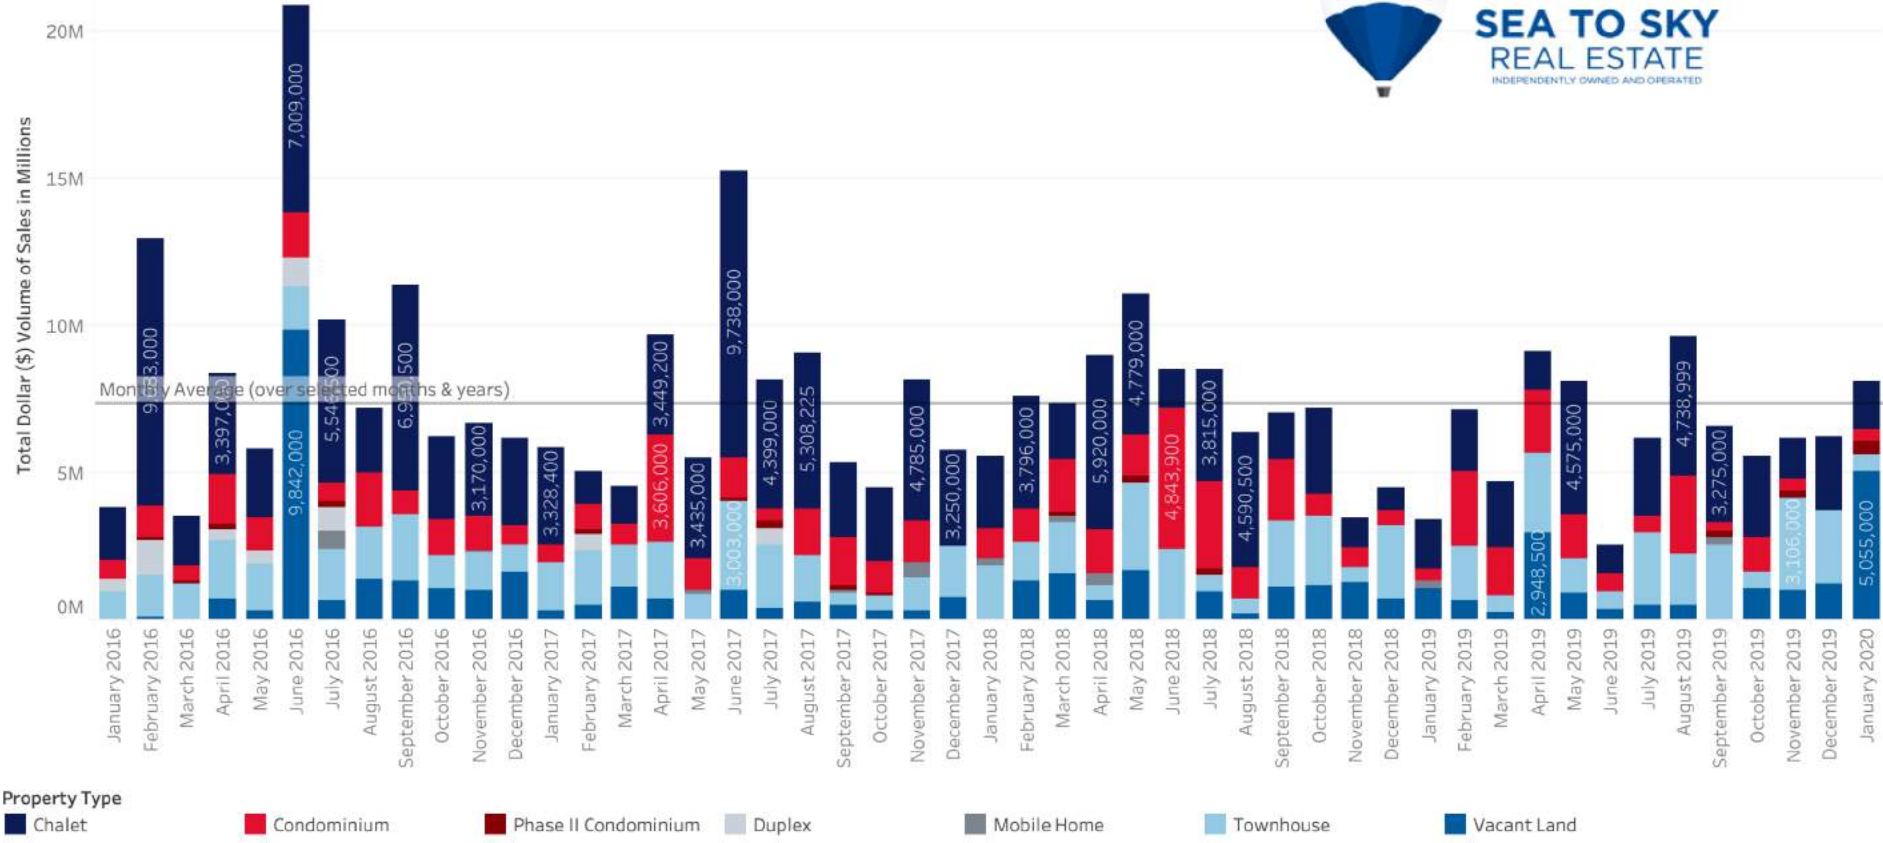

Pemberton Total Dollar ($) Volume of Sales by Month & Property Type

All sales information is derived from the Whistler Listing System and is deemed to be correct. Errors & Omissions Excepted.