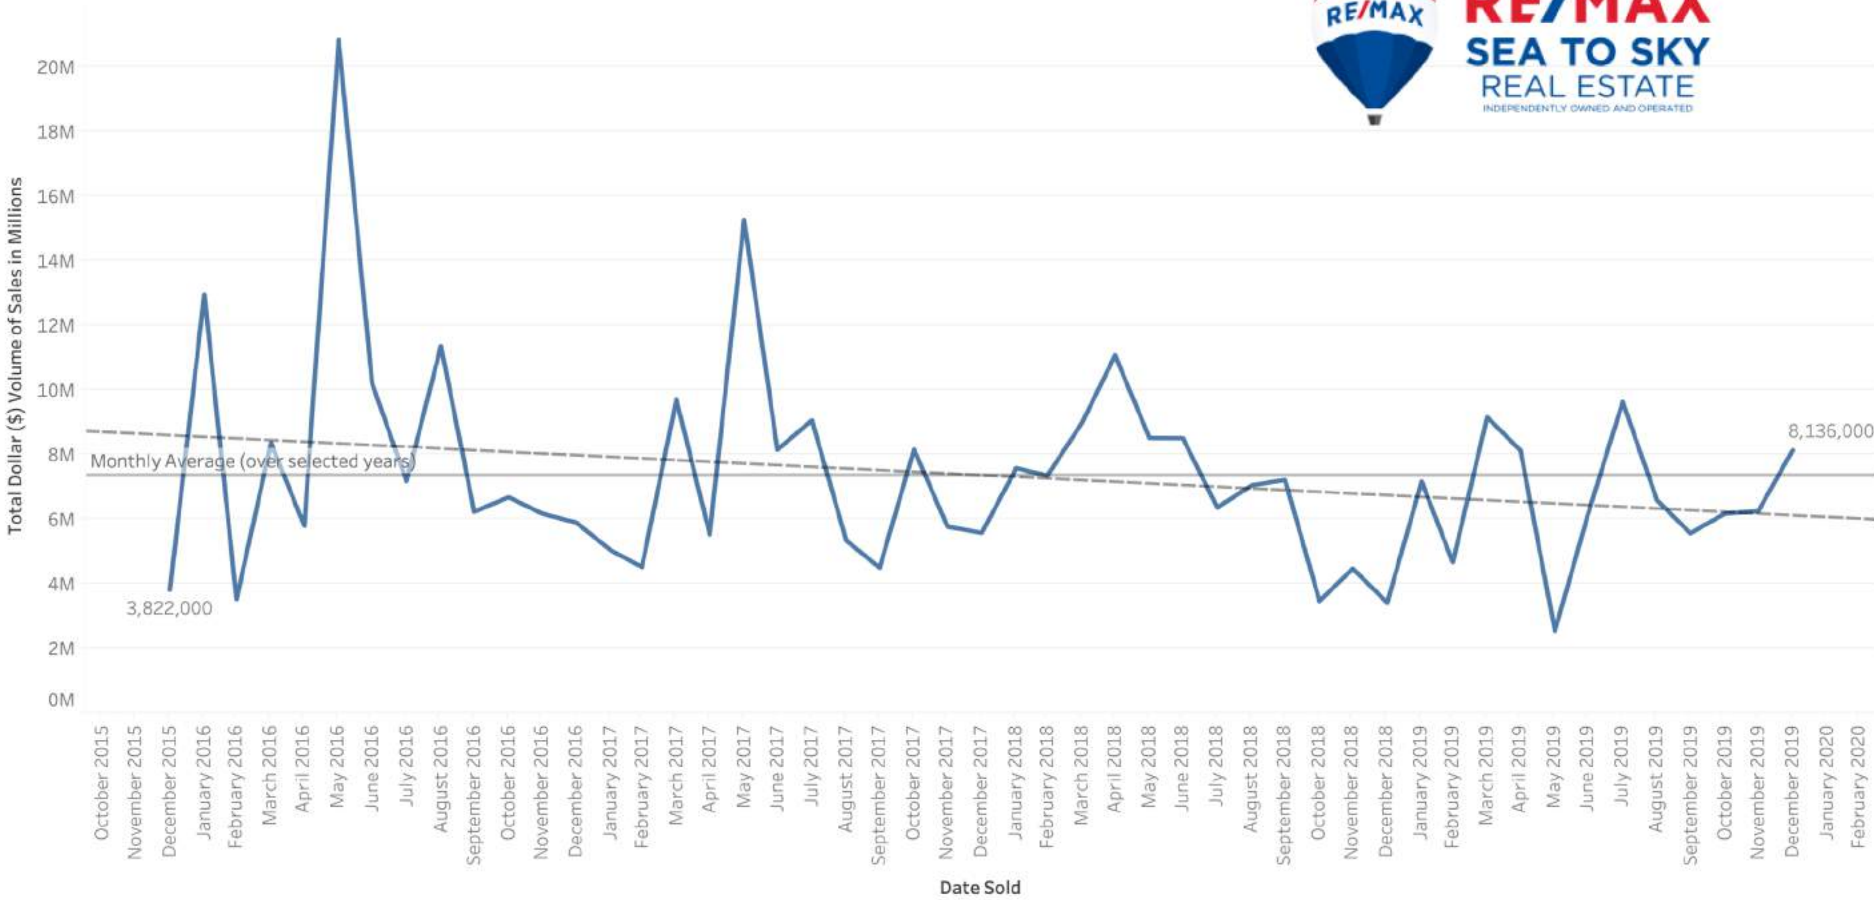

Real Estate Statistics for Pemberton, British Columbia

By Dollar Volume of Sales

Prepared by:

RE/MAX
SEA TO SKY
REAL ESTATE
INDEPENDENTLY OWNED AND OPERATED

Pemberton Total Dollar (\$) Volume of Sales by Month - All Property Types