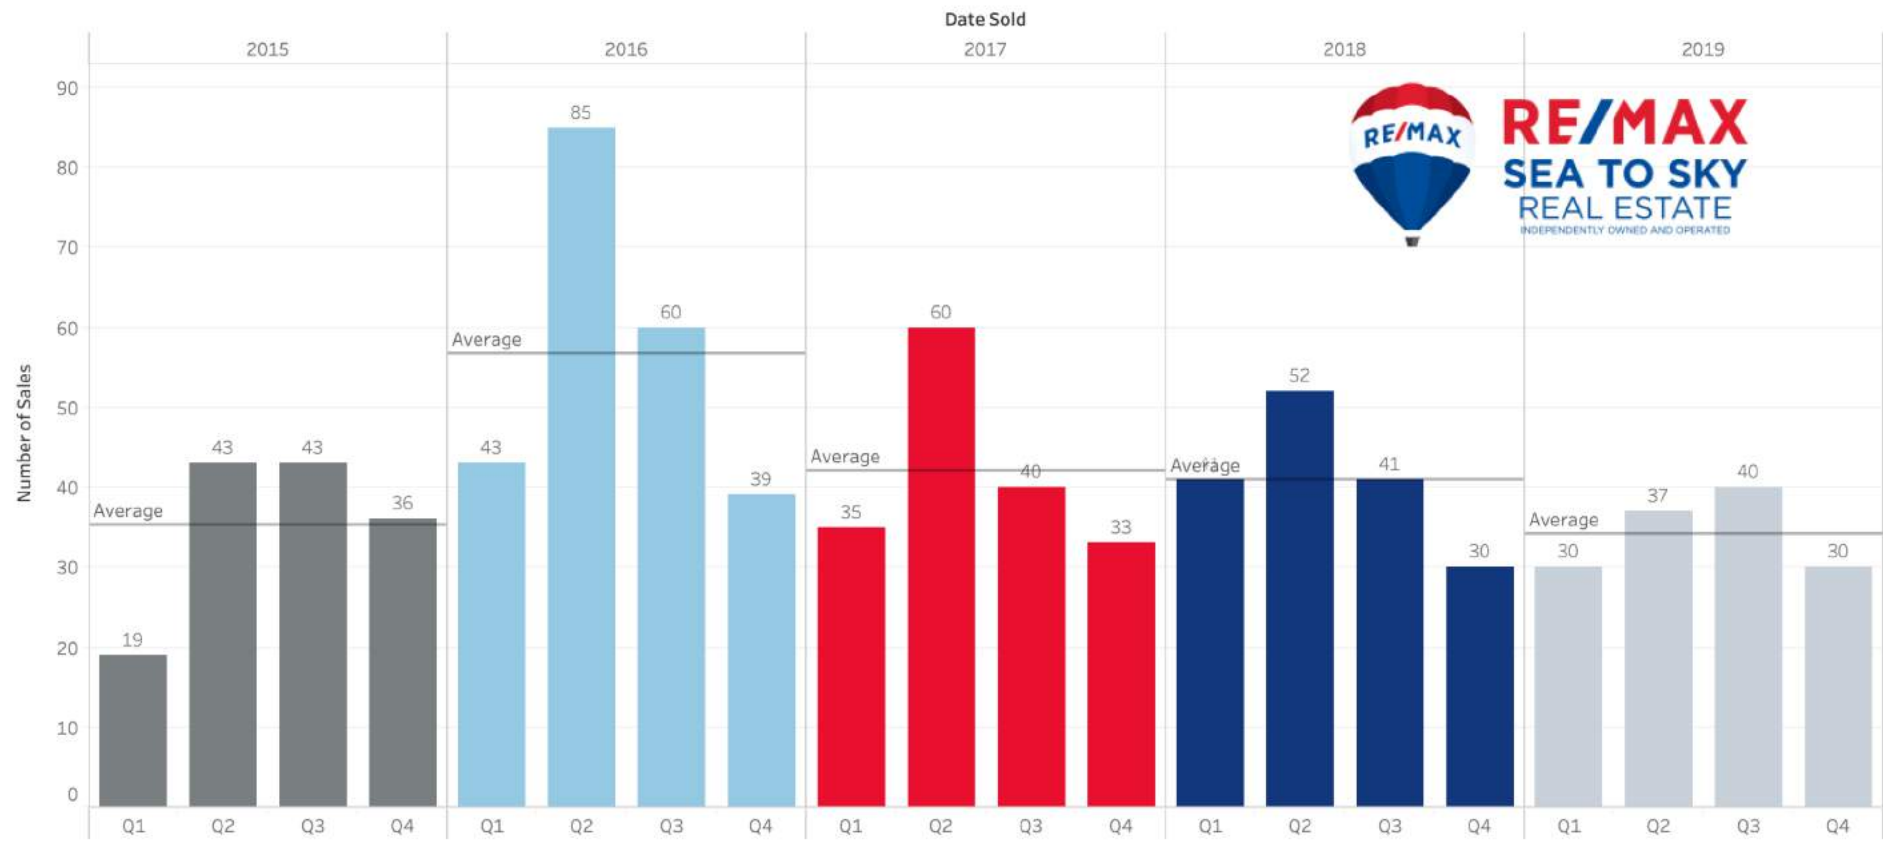

Pemberton Total Number of Sales by Quarter Over 5 Years

All sales information is derived from the Whistler Listing System and is deemed to be correct. Errors & Omissions Excepted.