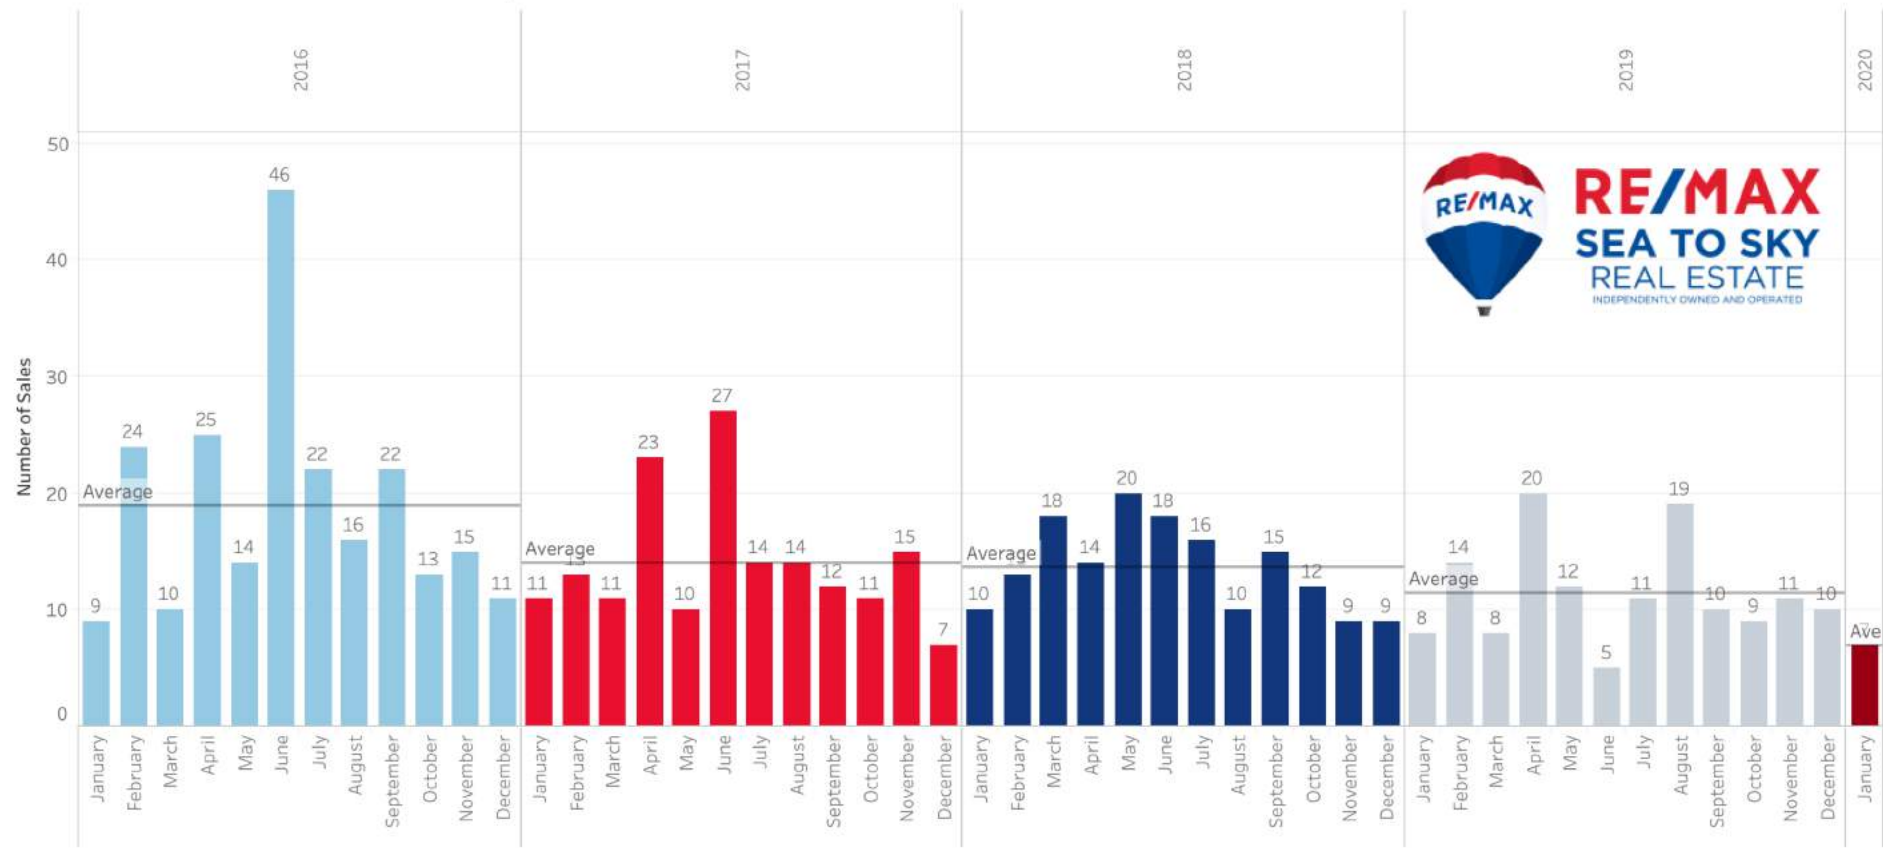

Pemberton Total Number of Sales by Month Over 5 Years

All sales information is derived from the Whistler Listing System and is deemed to be correct. Errors & Omissions Excepted.