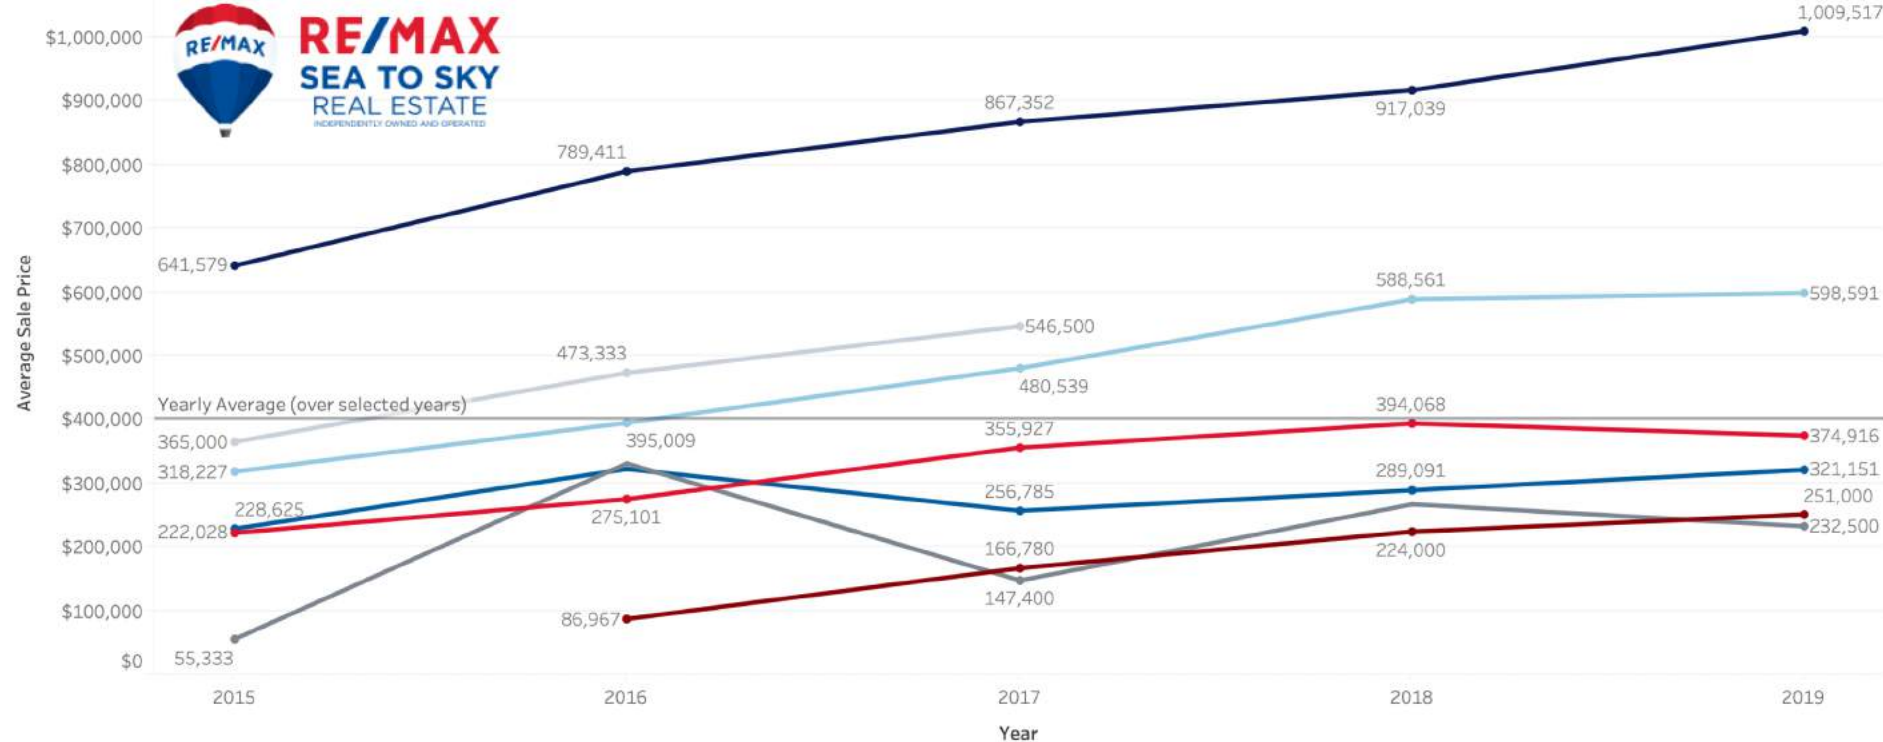

Real Estate Statistics for Pemberton, British Columbia

Average Sale Price by Property Type

Prepared by:

RE/MAX
SEA TO SKY
REAL ESTATE
INDEPENDENTLY OWNED AND OPERATED

Pemberton Average Sale Price By Property Type - Annual View