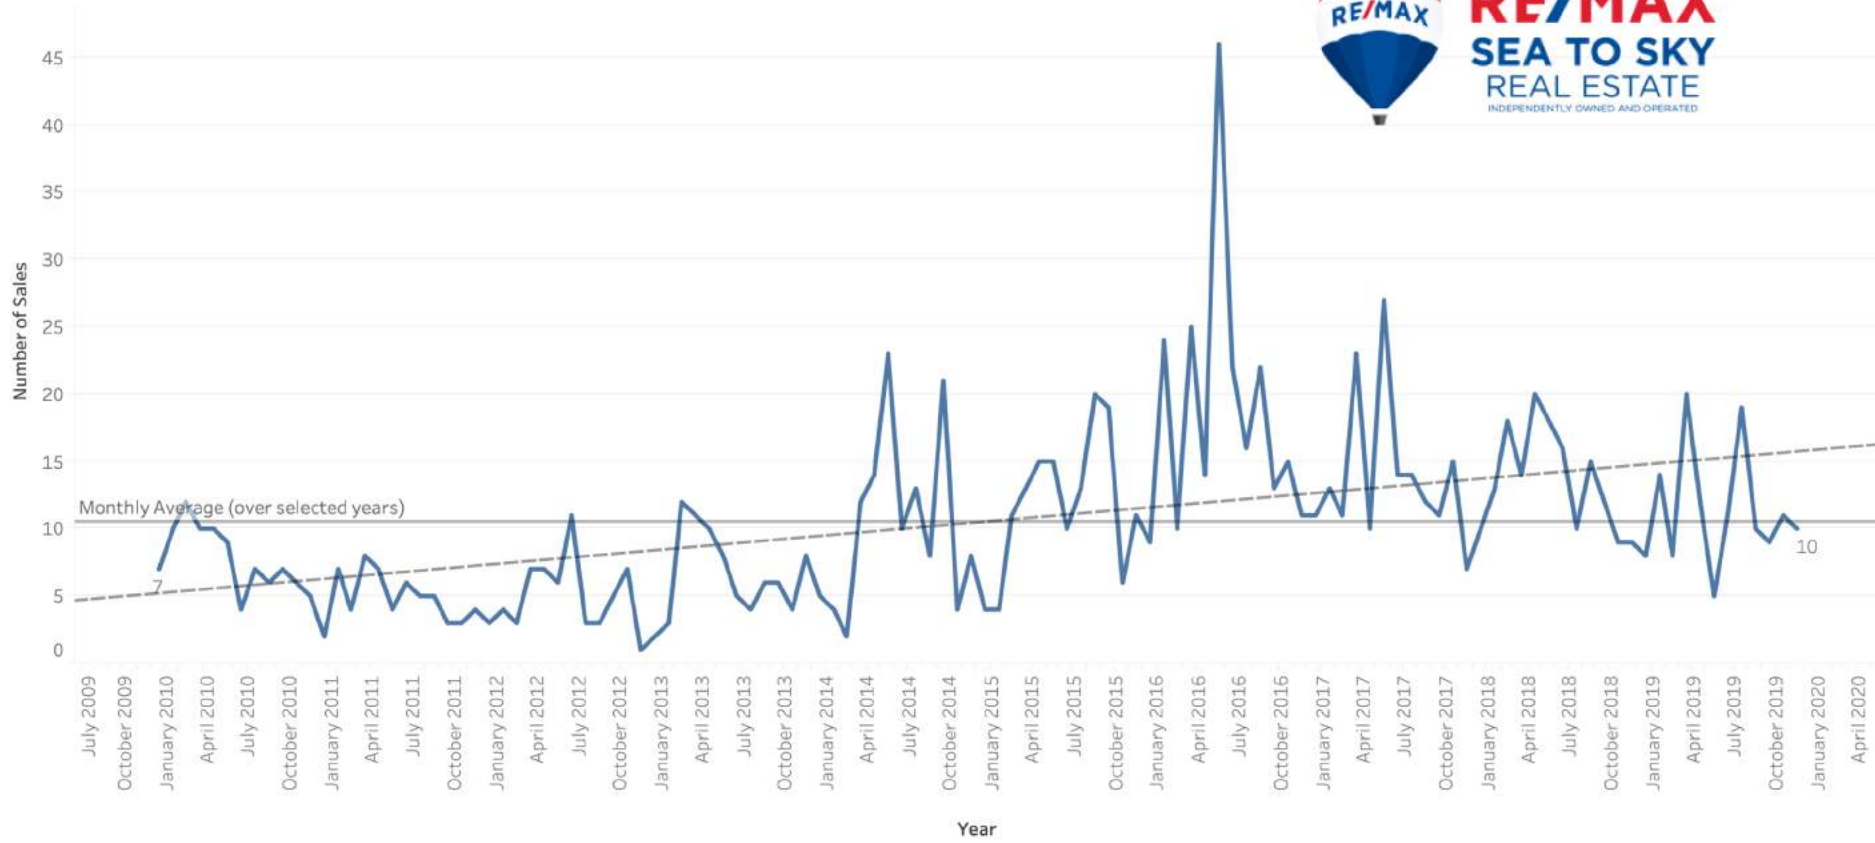

Pemberton Total Number of Sales by Month - All Property Types

All sales information is derived from the Whistler Listing System and is deemed to be correct. Errors & Omissions Excepted.