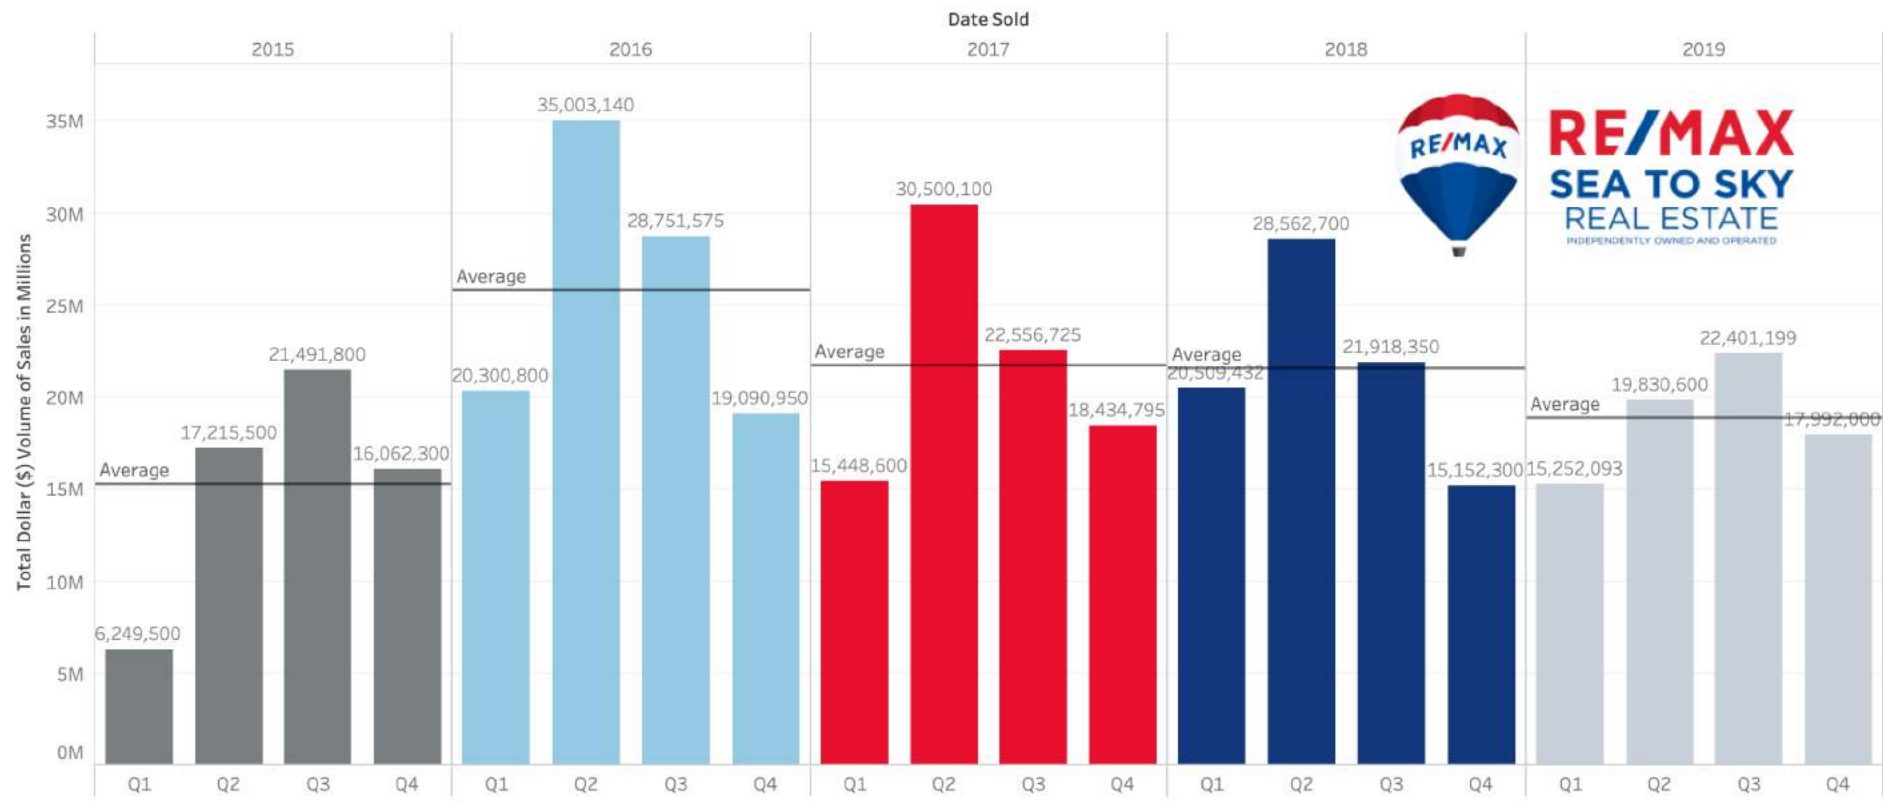

Pemberton Total Dollar ($) Volume of Sales by Quarter - All Property Types

All sales information is derived from the Whistler Listing System and is deemed to be correct. Errors & Omissions Excepted.